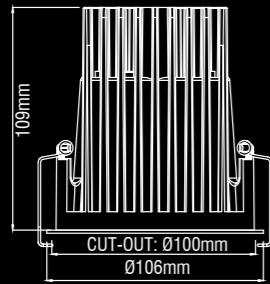

Dea Amata XM

Description	reflector	∧	white	black
1550lm 927 17.5W	black high gloss	45°	214GW92745BG00	214GB92745BG00
1620lm 930 17.5W	black high gloss	45°	214GW93045BG00	214GB93045BG00
1650lm 940 17.5W	black high gloss	45°	214GW94045BG00	214GB94045BG00
1750lm 927 17.5W	silver high gloss	45°	214HW92745SG00	214HB92745SG00
1825lm 930 17.5W	silver high gloss	45°	214HW93045SG00	214HB93045SG00
1850lm 940 17.5W	silver high gloss	45°	214HW94045SG00	214HB94045SG00
1630lm 927 17.5W	chrome	45°	214GW92745CH00	214GB92745CH00
1700lm 930 17.5W	chrome	45°	214GW93045CH00	214GB93045CH00
1720lm 940 17.5W	chrome	45°	214GW94045CH00	214GB94045CH00
1580lm 927 17.5W	white	45°	214GW92745WH00	214GB92745WH00
1650lm 930 17.5W	white	45°	214GW93045WH00	214GB93045WH00
1670lm 940 17.5W	white	45°	214GW94045WH00	214GB94045WH00
1580lm 927 17.5W	gold	45°	214GW92745GO00	214GB92745GO00
1650lm 930 17.5W	gold	45°	214GW93045GO00	214GB93045GO00
1670lm 940 17.5W	gold	45°	214GW94045GO00	214GB94045GO00

Driver (500mA/32.8-34.8Vf) must be ordered separately.