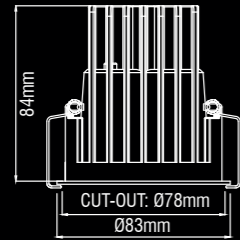

Description	reflector	∧	white	black
1080lm 927 12.5W	black high gloss	40°	213EW92740BG00	213EB92740BG00
1120lm 930 12.5W	black high gloss	40°	213EW93040BG00	213EB93040BG00
1130lm 940 12.5W	black high gloss	40°	213EW94040BG00	213EB94040BG00
1250lm 927 12.5W	silver high gloss	35°	213FW92735SG00	213FB92735SG00
1300lm 930 12.5W	silver high gloss	35°	213FW93035SG00	213FB93035SG00
1300lm 940 12.5W	silver high gloss	35°	213FW94035SG00	213FB94035SG00
1250lm 927 12.5W	chrome	40°	213FW92740CH00	213FB92740CH00
1300lm 930 12.5W	chrome	40°	213FW93040CH00	213FB93040CH00
1300lm 940 12.5W	chrome	40°	213FW94040CH00	213FB94040CH00
1170lm 927 12.5W	white	45°	213EW92745WH00	213EB92745WH00
1220lm 930 12.5W	white	45°	213EW93045WH00	213EB93045WH00
1220lm 940 12.5W	white	45°	213EW94045WH00	213EB94045WH00
1140lm 927 12.5W	gold	40°	213EW92740GO00	213EB92740GO00
1190lm 930 12.5W	gold	40°	213EW93040GO00	213EB93040GO00
1200lm 940 12.5W	gold	40°	213EW94040GO00	213EB94040GO00

Driver (350mA/33.8-35.9Vf) must be ordered separately.