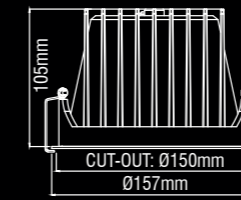

Dea Amata L

Description	reflector	∧	white	black
1340lm-2460lm 927 11.5-24W	black high gloss	40°	215FW92740BG00	215FB92740BG00
1400lm-2550lm 930 11.5-24W	black high gloss	40°	215FW93040BG00	215FB93040BG00
1370lm-2620lm 940 11.5-24W	black high gloss	40°	215FW94040BG00	215FB94040BG00
1480lm-2720lm 927 11.5-24W	silver high gloss	35°	215FW92735SG00	215FB92735SG00
1540lm-2830lm 930 11.5-24W	silver high gloss	35°	215GW93035SG00	215GB93035SG00
1520lm-2900lm 940 11.5-24W	silver high gloss	35°	215GW94035SG00	215GB94035SG00
1300lm-2500lm 927 11.5-24W	chrome	40°	215FW92740CH00	215FB92740CH00
1350lm-2600lm 930 11.5-24W	chrome	40°	215FW93040CH00	215FB93040CH00
1400lm-2650lm 940 11.5-24W	chrome	40°	215FW94040CH00	215FB94040CH00
1300lm-2500lm 927 11.5-24W	white	50°	215FW92750WH00	215FB92750WH00
1350lm-2600lm 930 11.5-24W	white	50°	215FW93050WH00	215FB93050WH00
1400lm-2650lm 940 11.5-24W	white	50°	215FW94050WH00	215FB94050WH00
1320lm-2430lm 927 11.5-24W	gold	45°	215FW92750GO00	215FB92750GO00
1380lm-2520lm 930 11.5-24W	gold	45°	215FW93050GO00	215FB93050GO00
1350lm-2590lm 940 11.5-24W	gold	45°	215FW94050GO00	215FB94050GO00

Driver (350-700mA/32.4-34.1Vf) must be ordered separately.