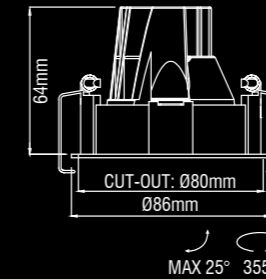

WHITE/SILVER HIGH GLOSS

WHITE/WHITE

WHITE/BLACK HIGH GLOSS

WHITE/BLACK MATT

WHITE/CHROME

Dea Carmenta S

Description	reflector	∧	white	black
830lm 927 8.5W	black high gloss	40°	128DW92740BG00	128DB92740BG00
860lm 930 8.5W	black high gloss	40°	128DW93040BG00	128DB93040BG00
870lm 940 8.5W	black high gloss	40°	128DW94040BG00	128DB94040BG00
900lm 927 8.5W	silver high gloss	40°	128DW92740SG00	128DB92740SG00
950lm 930 8.5W	silver high gloss	40°	128DW93040SG00	128DB93040SG00
960lm 940 8.5W	silver high gloss	40°	128DW94040SG00	128DB94040SG00
890lm 927 8.5W	chrome	40°	128DW92740CH00	128DB92740CH00
930lm 930 8.5W	chrome	40°	128DW93040CH00	128DB93040CH00
940lm 940 8.5W	chrome	40°	128DW94040CH00	128DB94040CH00
840lm 927 8.5W	white	40°	128DW92740WH00	128DB92740WH00
880lm 930 8.5W	white	40°	128DW93040WH00	128DB93040WH00
890lm 940 8.5W	white	40°	128DW94040WH00	128DB94040WH00
840lm 927 8.5W	gold	40°	128DW92740GO00	128DB92740GO00
880lm 930 8.5W	gold	40°	128DW93040GO00	128DB93040GO00
890lm 940 8.5W	gold	40°	128DW94040GO00	128DB94040GO00
760lm 927 8.5W	black matt	40°	128DW92740BM00	128DB92740BM00
800lm 930 8.5W	black matt	40°	128DW93040BM00	128DB93040BM00
810lm 940 8.5W	black matt	40°	128DW94040BM00	128DB94040BM00