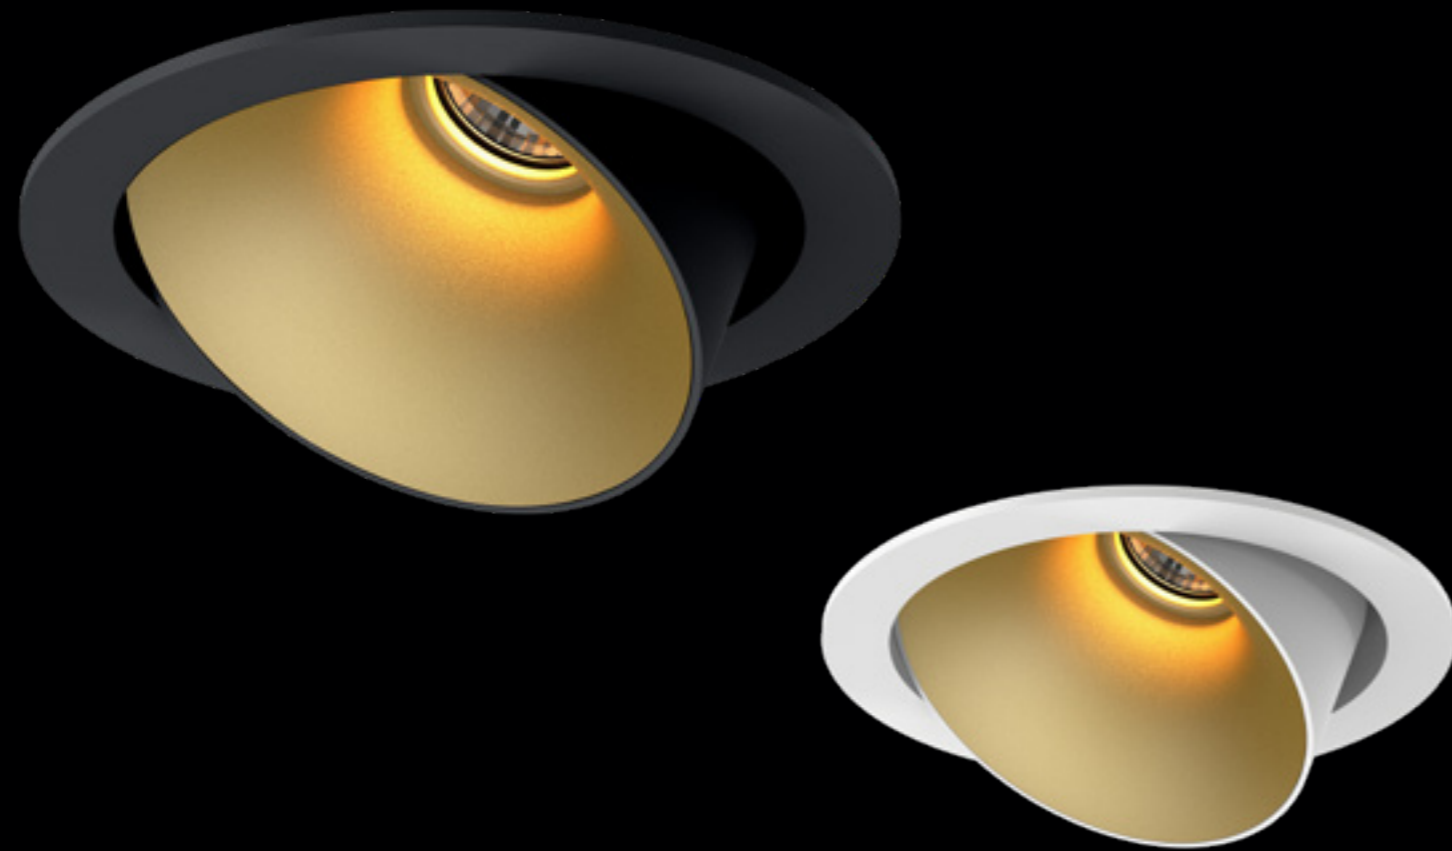

5 years
warranty

• DEA CARMENTA

A true piece of art, just by the design itself. This beautiful adjustable luminaire offers a wide selection of different colours in reflectors. Thanks to its low glare, the Dea Carmenta gracefully enriches workspaces and offices, especially when you choose the White or Silver reflector. Go Black or Gold if you want to put an extra dimension to hotel or restaurant atmospheres.

BLACK/GOLD

BLACK/SILVER HIGH GLOSS

BLACK/WHITE

BLACK/BLACK HIGH GLOSS

BLACK/BLACK MATT

BLACK/CHROME

Family products

WHITE/GOLD

WHITE/SILVER HIGH GLOSS

WHITE/WHITE

WHITE/BLACK HIGH GLOSS

WHITE/BLACK MATT

WHITE/CHROME

Dea Carmenta S

Description	reflector	∧	white	black
830lm 927 8.5W	black high gloss	40°	128DW92740BG00	128DB92740BG00
860lm 930 8.5W	black high gloss	40°	128DW93040BG00	128DB93040BG00
870lm 940 8.5W	black high gloss	40°	128DW94040BG00	128DB94040BG00
900lm 927 8.5W	silver high gloss	40°	128DW92740SG00	128DB92740SG00
950lm 930 8.5W	silver high gloss	40°	128DW93040SG00	128DB93040SG00
960lm 940 8.5W	silver high gloss	40°	128DW94040SG00	128DB94040SG00
890lm 927 8.5W	chrome	40°	128DW92740CH00	128DB92740CH00
930lm 930 8.5W	chrome	40°	128DW93040CH00	128DB93040CH00
940lm 940 8.5W	chrome	40°	128DW94040CH00	128DB94040CH00
840lm 927 8.5W	white	40°	128DW92740WH00	128DB92740WH00
880lm 930 8.5W	white	40°	128DW93040WH00	128DB93040WH00
890lm 940 8.5W	white	40°	128DW94040WH00	128DB94040WH00
840lm 927 8.5W	gold	40°	128DW92740GO00	128DB92740GO00
880lm 930 8.5W	gold	40°	128DW93040GO00	128DB93040GO00
890lm 940 8.5W	gold	40°	128DW94040GO00	128DB94040GO00
760lm 927 8.5W	black matt	40°	128DW92740BM00	128DB92740BM00
800lm 930 8.5W	black matt	40°	128DW93040BM00	128DB93040BM00
810lm 940 8.5W	black matt	40°	128DW94040BM00	128DB94040BM00