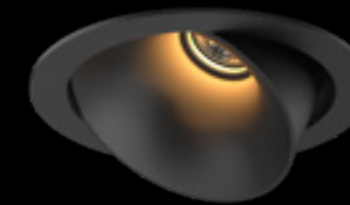

5 years
warranty

• DEA CARMENTA

A true piece of art, just by the design itself. This beautiful adjustable luminaire offers a wide selection of different colours in reflectors. Thanks to its low glare, the Dea Carmenta gracefully enriches workspaces and offices, especially when you choose the White or Silver reflector. Go Black or Gold if you want to put an extra dimension to hotel or restaurant atmospheres.

BLACK/GOLD

BLACK/SILVER HIGH GLOSS

BLACK/WHITE

BLACK/BLACK HIGH GLOSS

BLACK/BLACK MATT

BLACK/CHROME

Family products

WHITE/GOLD

WHITE/SILVER HIGH GLOSS

WHITE/WHITE

WHITE/BLACK HIGH GLOSS

WHITE/BLACK MATT

WHITE/CHROME

Dea Carmenta S

Description	reflector	∧	white	black
830lm 927 8.5W	black high gloss	40°	128DW92740BG00	128DB92740BG00
860lm 930 8.5W	black high gloss	40°	128DW93040BG00	128DB93040BG00
870lm 940 8.5W	black high gloss	40°	128DW94040BG00	128DB94040BG00
900lm 927 8.5W	silver high gloss	40°	128DW92740SG00	128DB92740SG00
950lm 930 8.5W	silver high gloss	40°	128DW93040SG00	128DB93040SG00
960lm 940 8.5W	silver high gloss	40°	128DW94040SG00	128DB94040SG00
890lm 927 8.5W	chrome	40°	128DW92740CH00	128DB92740CH00
930lm 930 8.5W	chrome	40°	128DW93040CH00	128DB93040CH00
940lm 940 8.5W	chrome	40°	128DW94040CH00	128DB94040CH00
840lm 927 8.5W	white	40°	128DW92740WH00	128DB92740WH00
880lm 930 8.5W	white	40°	128DW93040WH00	128DB93040WH00
890lm 940 8.5W	white	40°	128DW94040WH00	128DB94040WH00
840lm 927 8.5W	gold	40°	128DW92740GO00	128DB92740GO00
880lm 930 8.5W	gold	40°	128DW93040GO00	128DB93040GO00
890lm 940 8.5W	gold	40°	128DW94040GO00	128DB94040GO00
760lm 927 8.5W	black matt	40°	128DW92740BM00	128DB92740BM00
800lm 930 8.5W	black matt	40°	128DW93040BM00	128DB93040BM00
810lm 940 8.5W	black matt	40°	128DW94040BM00	128DB94040BM00