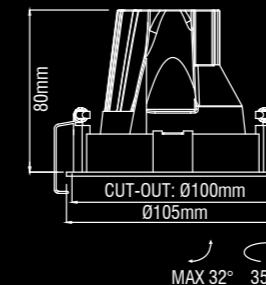

Dea Carmenta M

Description	reflector	∧	white	black
1140lm 927 12.5W	black high gloss	40°	130EW92740BG00	130EB92740BG00
1180lm 930 12.5W	black high gloss	40°	130EW93040BG00	130EB93040BG00
1200lm 940 12.5W	black high gloss	40°	130EW94040BG00	130EB94040BG00
1240lm 927 12.5W	silver high gloss	40°	130EW92740SG00	130EB92740SG00
1290lm 930 12.5W	silver high gloss	40°	130FW93040SG00	130FB93040SG00
1300lm 940 12.5W	silver high gloss	40°	130FW94040SG00	130FB94040SG00
1200lm 927 12.5W	chrome	40°	130EW92740CH00	130EB92740CH00
1260lm 930 12.5W	chrome	40°	130FW93040CH00	130FB93040CH00
1270lm 940 12.5W	chrome	40°	130FW94040CH00	130FB94040CH00
1160lm 927 12.5W	white	40°	130EW92740WH00	130EB92740WH00
1200lm 930 12.5W	white	40°	130EW93040WH00	130EB93040WH00
1220lm 940 12.5W	white	40°	130EW94040WH00	130EB94040WH00
1160lm 927 12.5W	gold	40°	130EW92740GO00	130EB92740GO00
1200lm 930 12.5W	gold	40°	130EW93040GO00	130EB93040GO00
1220lm 940 12.5W	gold	40°	130EW94040GO00	130EB94040GO00
1060lm 927 12.5W	black matt	40°	130EW92740BM00	130EB92740BM00
1120lm 930 12.5W	black matt	40°	130EW93040BM00	130EB93040BM00
1130lm 940 12.5W	black matt	40°	130EW94040BM00	130EB94040BM00

Driver (350mA/34.1Vf) must be ordered separately.