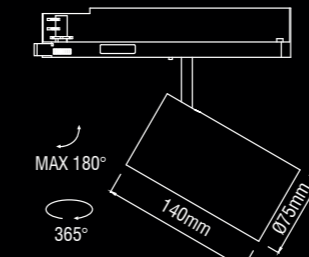

Dea Juno M

Description	reflector	∧	white	black
1550lm 927 20W	black high gloss	40°	607GW92740BGF0	607GB92740BGF0
1600lm 930 20W	black high gloss	40°	607GW93040BGF0	607GB93040BGF0
1650lm 940 20W	black high gloss	40°	607GW94040BGF0	607GB94040BGF0
1750lm 927 20W	silver high gloss	40°	607HW92740SGF0	607HB92740SGF0
1750lm 930 20W	silver high gloss	40°	607HW93040SGF0	607HB93040SGF0
1800lm 940 20W	silver high gloss	40°	607HW94040SGF0	607HB94040SGF0
1650lm 927 20W	chrome	40°	607GW92740CHF0	607GB92740CHF0
1700lm 930 20W	chrome	40°	607GW93040CHF0	607GB93040CHF0
1750lm 940 20W	chrome	40°	607HW94040CHF0	607HB94040CHF0
1650lm 927 20W	white	40°	607GW92740WHF0	607GB92740WHF0
1650lm 930 20W	white	40°	607GW93040WHF0	607GB93040WHF0
1700lm 940 20W	white	40°	607GW94040WHF0	607GB94040WHF0
1600lm 927 20W	gold	40°	607GW92740GOF0	607GB92740GOF0
1650lm 930 20W	gold	40°	607GW93040GOF0	607GB93040GOF0
1700lm 940 20W	gold	40°	607GW94040GOF0	607GB94040GOF0
1500lm 927 20W	black matt	40°	607GW92740BMF0	607GB92740BMF0
1550lm 930 20W	black matt	40°	607GW93040BMF0	607GB93040BMF0
1600lm 940 20W	black matt	40°	607GW94040BMF0	607GB94040BMF0