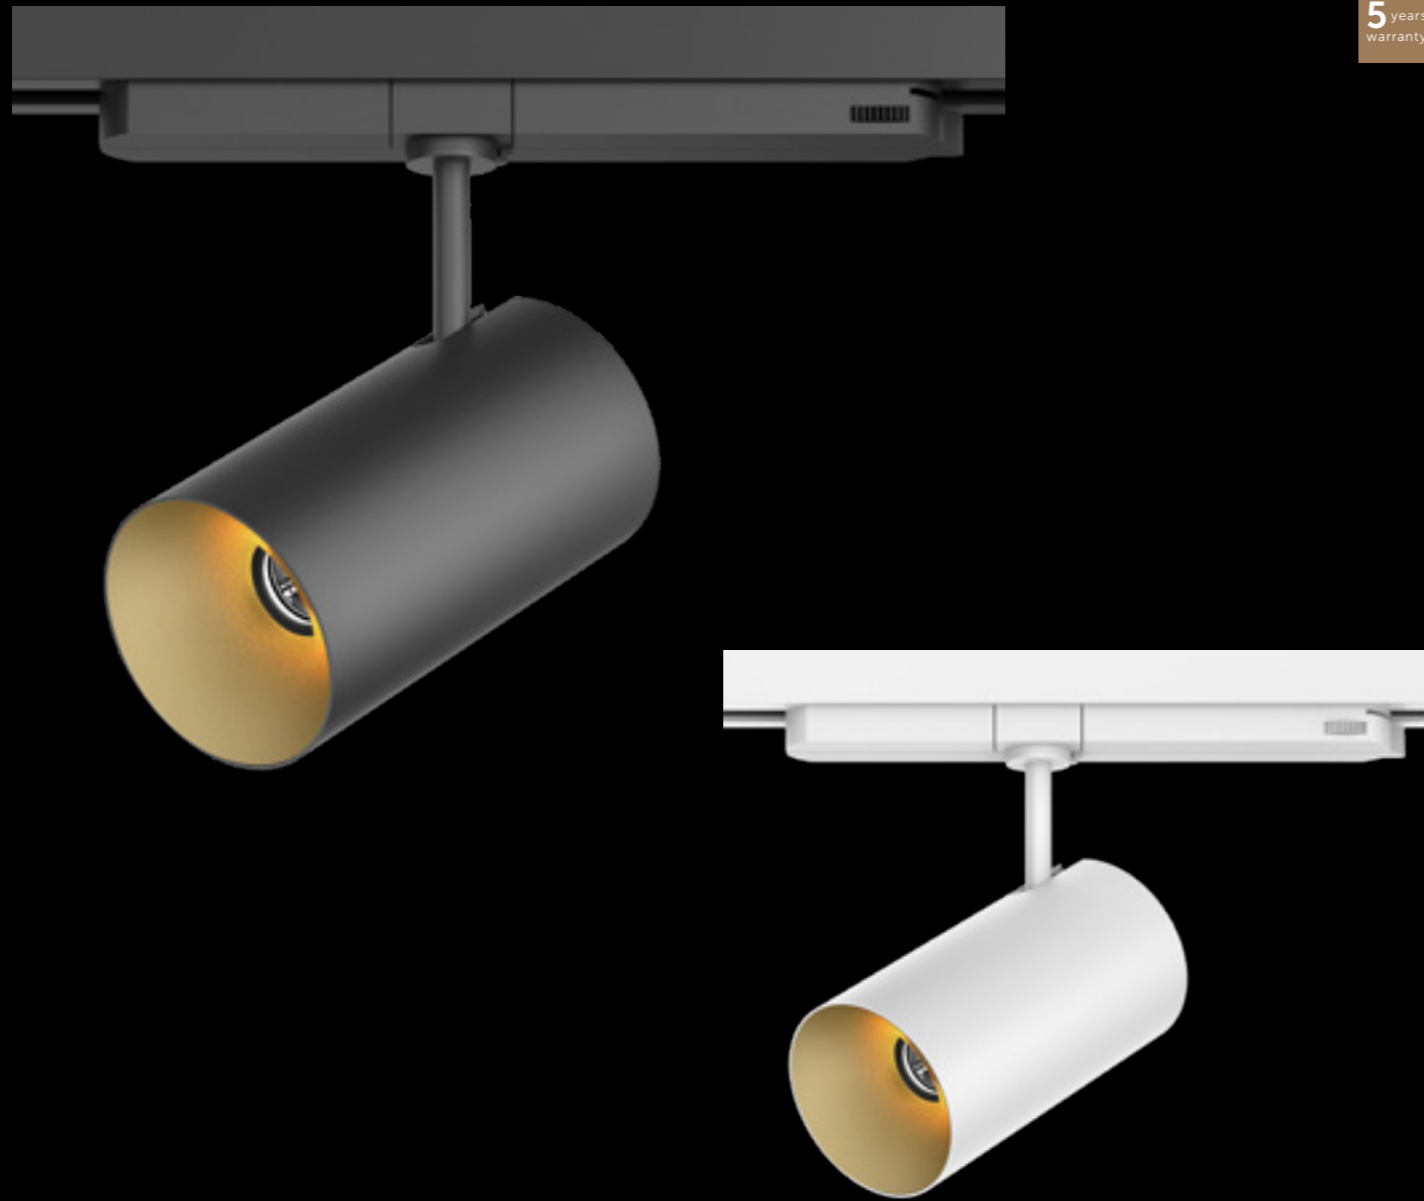

5 years
warranty

• DEA JUNO

The 3-phase track luminaire Dea Juno is a real eye-catcher thanks to its small measurements, deep recessed light source and beautiful colour options. Use the Dea Juno in combination with Casambi to create a smart and balanced lighting solution. Particularly suitable for use in boutiques, hospitality and even in homes.

Family products

WHITE/GOLD

WHITE/SILVER HIGH GLOSS

WHITE/WHITE

WHITE/BLACK HIGH GLOSS

WHITE/BLACK MATT

WHITE/CHROME

Dea Juno S

Description	reflector	∧	white	black
960lm 927 12W	black high gloss	40°	606DW92740BGF0	606DB92740BGF0
1000lm 930 12W	black high gloss	40°	606EW93040BGF0	606EB93040BGF0
1020lm 940 12W	black high gloss	40°	606EW94040BGF0	606EB94040BGF0
1050lm 927 12W	silver high gloss	40°	606EW92740SGF0	606EB92740SGF0
1100lm 930 12W	silver high gloss	40°	606EW93040SGF0	606EB93040SGF0
1120lm 940 12W	silver high gloss	40°	606EW94040SGF0	606EB94040SGF0
1030lm 927 12W	chrome	40°	606EW92740CHF0	606EB92740CHF0
1080lm 930 12W	chrome	40°	606EW93040CHF0	606EB93040CHF0
1100lm 940 12W	chrome	40°	606EW94040CHF0	606EB94040CHF0
970lm 927 12W	white	40°	606DW92740WHF0	606DB92740WHF0
1020lm 930 12W	white	40°	606EW93040WHF0	606EB93040WHF0
1030lm 940 12W	white	40°	606EW94040WHF0	606EB94040WHF0
970lm 927 12W	gold	40°	606DW92740GOF0	606DB92740GOF0
1020lm 930 12W	gold	40°	606EW93040GOF0	606EB93040GOF0
1030lm 940 12W	gold	40°	606EW94040GOF0	606EB94040GOF0
880lm 927 12W	black matt	40°	606DW92740BMF0	606DB92740BMF0
930lm 930 12W	black matt	40°	606DW93040BMF0	606DB93040BMF0
940lm 940 12W	black matt	40°	606DW94040BMF0	606DB94040BMF0