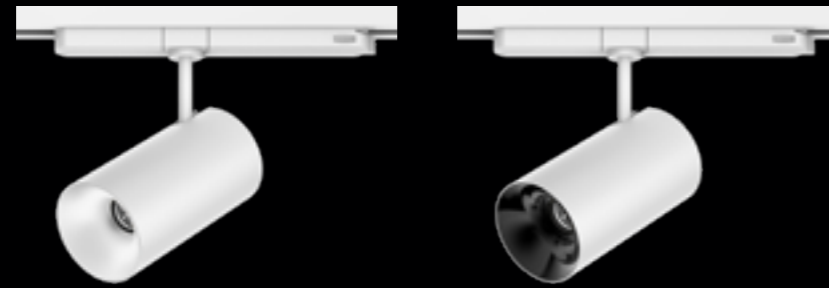

5 years
warranty

• DEA JUNO

The 3-phase track luminaire Dea Juno is a real eye-catcher thanks to its small measurements, deep recessed light source and beautiful colour options. Use the Dea Juno in combination with Casambi to create a smart and balanced lighting solution. Particularly suitable for use in boutiques, hospitality and even in homes.

Family products

WHITE/GOLD

WHITE/SILVER HIGH GLOSS

WHITE/WHITE

WHITE/BLACK HIGH GLOSS

WHITE/BLACK MATT

WHITE/CHROME

Dea Juno S

Dea Juno M

Description	reflector	∧	white	black
1550lm 927 20W	black high gloss	40°	607GW92740BGF0	607GB92740BGF0
1600lm 930 20W	black high gloss	40°	607GW93040BGF0	607GB93040BGF0
1650lm 940 20W	black high gloss	40°	607GW94040BGF0	607GB94040BGF0
1750lm 927 20W	silver high gloss	40°	607HW92740SGF0	607HB92740SGF0
1750lm 930 20W	silver high gloss	40°	607HW93040SGF0	607HB93040SGF0
1800lm 940 20W	silver high gloss	40°	607HW94040SGF0	607HB94040SGF0
1650lm 927 20W	chrome	40°	607GW92740CHF0	607GB92740CHF0
1700lm 930 20W	chrome	40°	607GW93040CHF0	607GB93040CHF0
1750lm 940 20W	chrome	40°	607HW94040CHF0	607HB94040CHF0
1650lm 927 20W	white	40°	607GW92740WHF0	607GB92740WHF0
1650lm 930 20W	white	40°	607GW93040WHF0	607GB93040WHF0
1700lm 940 20W	white	40°	607GW94040WHF0	607GB94040WHF0
1600lm 927 20W	gold	40°	607GW92740GOF0	607GB92740GOF0
1650lm 930 20W	gold	40°	607GW93040GOF0	607GB93040GOF0
1700lm 940 20W	gold	40°	607GW94040GOF0	607GB94040GOF0
1500lm 927 20W	black matt	40°	607GW92740BMF0	607GB92740BMF0
1550lm 930 20W	black matt	40°	607GW93040BMF0	607GB93040BMF0
1600lm 940 20W	black matt	40°	607GW94040BMF0	607GB94040BMF0