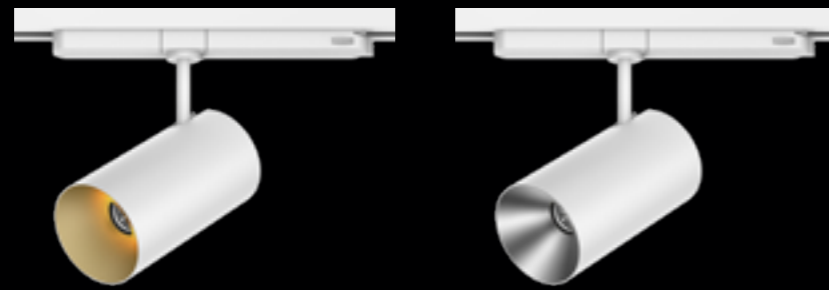

5 years
warranty

• DEA JUNO

The 3-phase track luminaire Dea Juno is a real eye-catcher thanks to its small measurements, deep recessed light source and beautiful colour options. Use the Dea Juno in combination with Casambi to create a smart and balanced lighting solution. Particularly suitable for use in boutiques, hospitality and even in homes.

Family products

WHITE/GOLD

WHITE/SILVER HIGH GLOSS

WHITE/WHITE

WHITE/BLACK HIGH GLOSS

WHITE/BLACK MATT

WHITE/CHROME

Dea Juno S

Dea Juno M

Description	reflector	∧	white	black
1550lm 927 20W	black high gloss	40°	607GW92740BGF0	607GB92740BGF0
1600lm 930 20W	black high gloss	40°	607GW93040BGF0	607GB93040BGF0
1650lm 940 20W	black high gloss	40°	607GW94040BGF0	607GB94040BGF0
1750lm 927 20W	silver high gloss	40°	607HW92740SGF0	607HB92740SGF0
1750lm 930 20W	silver high gloss	40°	607HW93040SGF0	607HB93040SGF0
1800lm 940 20W	silver high gloss	40°	607HW94040SGF0	607HB94040SGF0
1650lm 927 20W	chrome	40°	607GW92740CHF0	607GB92740CHF0
1700lm 930 20W	chrome	40°	607GW93040CHF0	607GB93040CHF0
1750lm 940 20W	chrome	40°	607HW94040CHF0	607HB94040CHF0
1650lm 927 20W	white	40°	607GW92740WHF0	607GB92740WHF0
1650lm 930 20W	white	40°	607GW93040WHF0	607GB93040WHF0
1700lm 940 20W	white	40°	607GW94040WHF0	607GB94040WHF0
1600lm 927 20W	gold	40°	607GW92740GOF0	607GB92740GOF0
1650lm 930 20W	gold	40°	607GW93040GOF0	607GB93040GOF0
1700lm 940 20W	gold	40°	607GW94040GOF0	607GB94040GOF0
1500lm 927 20W	black matt	40°	607GW92740BMF0	607GB92740BMF0
1550lm 930 20W	black matt	40°	607GW93040BMF0	607GB93040BMF0
1600lm 940 20W	black matt	40°	607GW94040BMF0	607GB94040BMF0