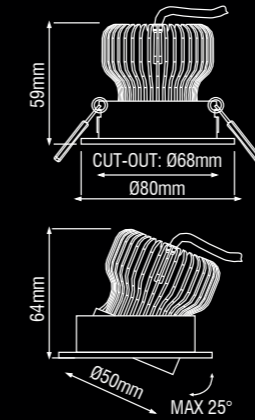

5 years warranty

Dimora Lente

Description	∧	white	black
705lm 927 9W	22°	111CW9272200	111CB9272200
720lm 930 9W	22°	111CW9302200	111CB9302200
930lm 840 9W	22°	111DW8402200	111DB8402200
705lm 927 9W	36°	111CW9273600	111CB9273600
720lm 930 9W	36°	111CW9303600	111CB9303600
930lm 840 9W	36°	111DW8403600	111DB8403600
705lm 927 9W	60°	111CW9276000	111CB9276000
720lm 930 9W	60°	111CW9306000	111CB9306000
930lm 840 9W	60°	111DW8406000	111DB8406000

Driver (500mA/18.4Vf) must be ordered separately.

Family products

• DIMORA LENTE

Choose a 22°, 36° or 60° optical lens and create a lighting experience that enchants family and friends over and over again. The Karizma Luce Dimora Lente sets the new standard for residential lighting. Versatile, powerful and gentle.