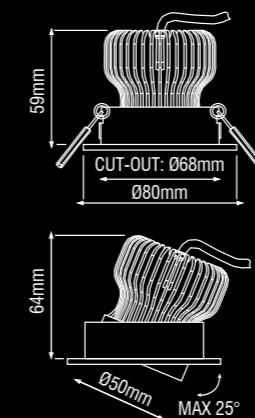

5 years warranty

Dimora

Description	∧	white	black
705lm 927 9W	24°	112CW9272400	112CB9272400
720lm 930 9W	24°	112CW9302400	112CB9302400
930lm 840 9W	24°	112DW8402400	112DB8402400
705lm 927 9W	40°	112CW9274000	112CB9274000
720lm 930 9W	40°	112CW9304000	112CB9304000
930lm 840 9W	40°	112DW8404000	112DB8404000

Driver (500mA/18.4Vf) must be ordered separately.

Family products

Dimora Lente
p. 82

• DIMORA

The Dimora is an adjustable led downlight. Choose a 24°, 36° or 44° aluminium reflector and create a lighting experience that enchants visitors over and over again. The Karizma Luce Dimora fits perfectly in any residential lighting project: in the kitchen, living, bedroom or entrance.