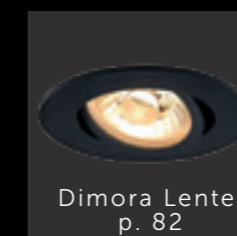

5 years warranty

Dimora

Description	∧	white	black
705lm 927 9W	24°	112CW9272400	112CB9272400
720lm 930 9W	24°	112CW9302400	112CB9302400
930lm 840 9W	24°	112DW8402400	112DB8402400
705lm 927 9W	40°	112CW9274000	112CB9274000
720lm 930 9W	40°	112CW9304000	112CB9304000
930lm 840 9W	40°	112DW8404000	112DB8404000

Driver (500mA/18.4Vf) must be ordered separately.

Family products

Dimora Lente
p. 82

• DIMORA

The Dimora is an adjustable led downlight. Choose a 24°, 36° or 44° aluminium reflector and create a lighting experience that enchants visitors over and over again. The Karizma Luce Dimora fits perfectly in any residential lighting project: in the kitchen, living, bedroom or entrance.