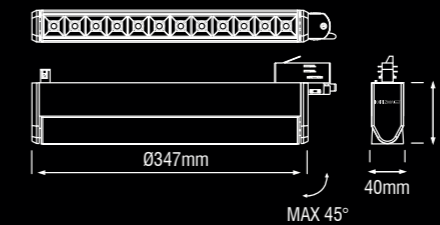

## • DODICI TRACK

Powerful but balanced lighting, anywhere you want it. That is what the Dodici Track (12 light sources, 347 mm) has to offer you. Simply click the elegant fixture in your track and tilt as desired. Distinctive? Yes, thanks to the compact size, the minimalist design and the contemporary black interior.

### Dodici Track

Description	∧	white	black
1550lm 927 19.5W	15°	701GW92715F0	701GB92715F0
1650lm 930 19.5W	15°	701GW93015F0	701GB93015F0
1750lm 830 19.5W	15°	701HW83015F0	701HB83015F0
1550lm 927 19.5W	30°	701GW92730F0	701GB92730F0
1650lm 930 19.5W	30°	701GW93030F0	701GB93030F0
1750lm 830 19.5W	30°	701HW83030F0	701HB83030F0
1550lm 927 19.5W	45°	701GW92745F0	701GB92745F0
1650lm 930 19.5W	45°	701GW93045F0	701GB93045F0
1750lm 830 19.5W	45°	701HW83045F0	701HB83045F0