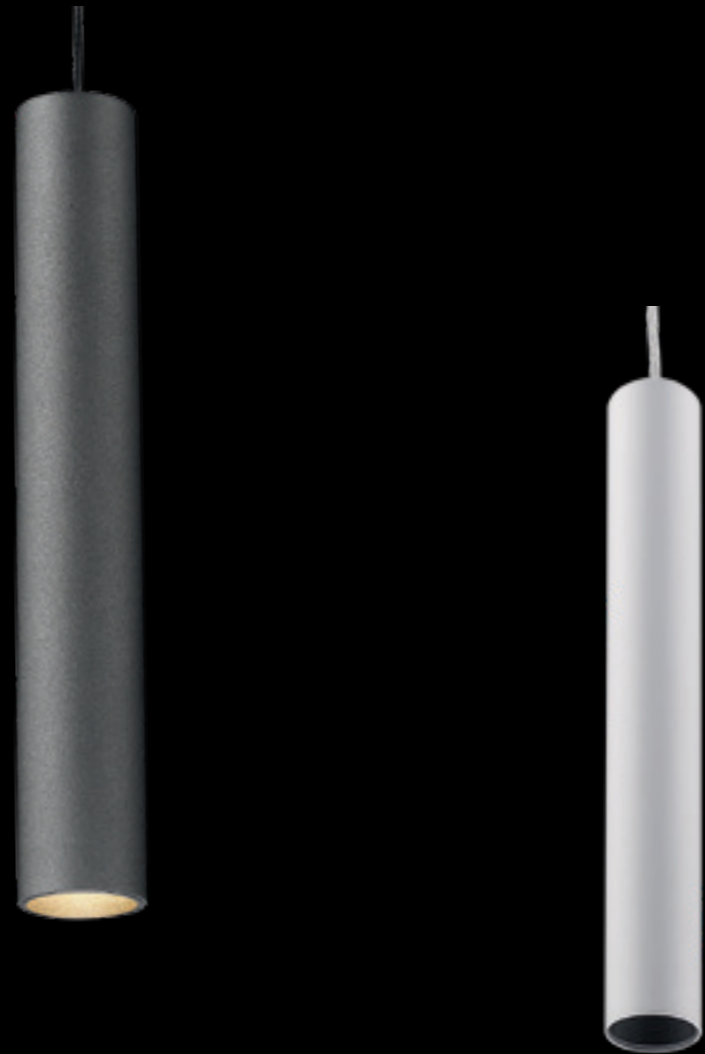

3 years warranty

Perla

IP20
IP20

CRI
90

Description	∧	white	black	grey
380lm 927 6W	30°	503BW92730F0	503BB92730F0	503BG92730F0
400lm 930 6W	30°	503BW93030F0	503BB93030F0	503BG93030F0

• PERLA

Beautify your space with this elegant 400mm and 30mm Ø luminaire. This graceful pendant luminaire will bring a piece of art to any room. The minimalistic slim design and the smooth light created by a 30° lens combined with 2700K, 3000K or 4000K light source in CRI90 surely add charisma to your lighting project.