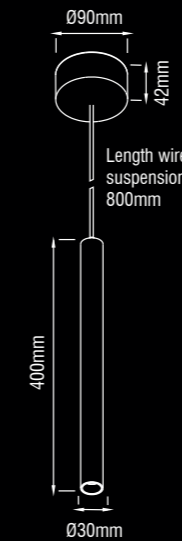

3 years warranty

Perla

IP20
IP20

CRI
90

Description	∧	white	black	grey
380lm 927 6W	30°	503BW92730F0	503BB92730F0	503BG92730F0
400lm 930 6W	30°	503BW93030F0	503BB93030F0	503BG93030F0

• PERLA

Beautify your space with this elegant 400mm and 30mm Ø luminaire. This graceful pendant luminaire will bring a piece of art to any room. The minimalistic slim design and the smooth light created by a 30° lens combined with 2700K, 3000K or 4000K light source in CRI90 surely add charisma to your lighting project.