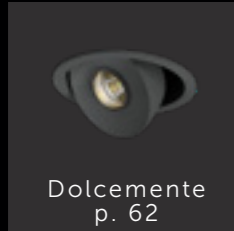

5 years
warranty

SOLO

SOLO GRANDE

• SOLO - SOLO GRANDE

The Solo is a square adjustable led downlight. Not only beautiful because of the looks, but very versatile as well. Thanks to the smooth adjustable functionality, this downlight is always able to put the right accents easily. This makes the Karizma Luce Solo perfect for hotel lighting and restaurant lighting.

Family products

Solo

Description	∧	white	black
620lm 927 9W	42°	103CW9274200	103CB9274200
660lm 930 9W	42°	103CW9304200	103CB9304200
820lm 840 9W	42°	103DW8404200	103DB8404200

Driver (350mA/26.5Vf) must be ordered separately.

Solo Grande

Description	∧	white	black
1750lm 927 17.5W	24°	104HW9272400	104HB9272400
1833lm 930 17.5W	24°	104HW9302400	104HB9302400
2180lm 940 17.5W	24°	104IW9402400	104IB9402400
1750lm 927 17.5W	38°	104HW9273800	104HB9273800
1833lm 930 17.5W	38°	104HW9303800	104HB9303800
2180lm 940 17.5W	38°	104IW9403800	104IB9403800
1750lm 927 17.5W	45°	104HW9274500	104HB9274500
1833lm 930 17.5W	45°	104HW9304500	104HB9304500
2180lm 940 17.5W	45°	104IW9404500	104IB9404500