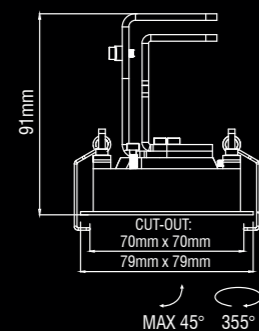

Family products

Solo

Description	∧	white	black
620lm 927 9W	42°	103CW9274200	103CB9274200
660lm 930 9W	42°	103CW9304200	103CB9304200
820lm 840 9W	42°	103DW8404200	103DB8404200

Driver (350mA/26.5Vf) must be ordered separately.

Solo Grande

Description	∧	white	black
1750lm 927 17.5W	24°	104HW9272400	104HB9272400
1833lm 930 17.5W	24°	104HW9302400	104HB9302400
2180lm 940 17.5W	24°	104IW9402400	104IB9402400
1750lm 927 17.5W	38°	104HW9273800	104HB9273800
1833lm 930 17.5W	38°	104HW9303800	104HB9303800
2180lm 940 17.5W	38°	104IW9403800	104IB9403800
1750lm 927 17.5W	45°	104HW9274500	104HB9274500
1833lm 930 17.5W	45°	104HW9304500	104HB9304500
2180lm 940 17.5W	45°	104IW9404500	104IB9404500