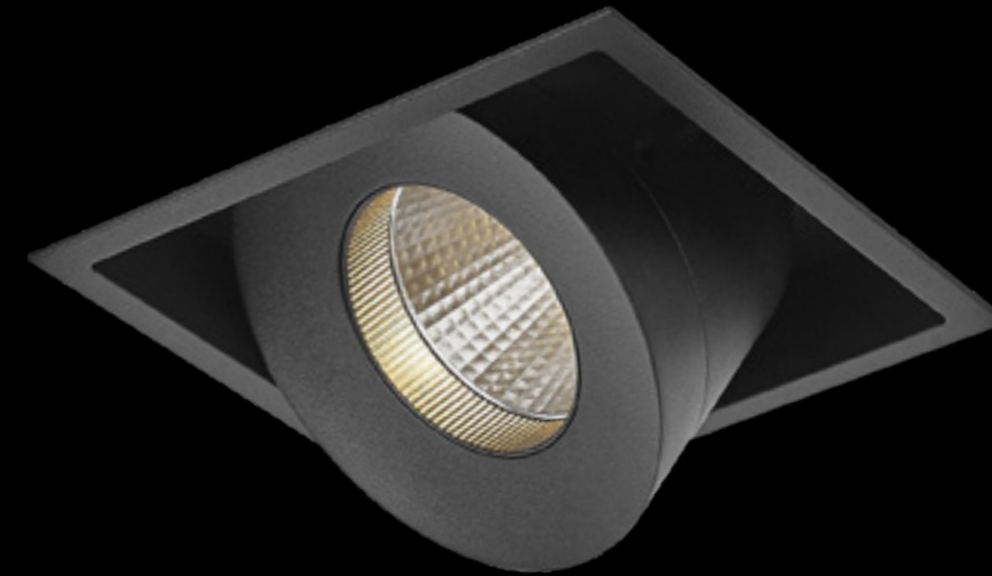

5 years
warranty

SOLO

SOLO GRANDE

• SOLO - SOLO GRANDE

The Solo is a square adjustable led downlight. Not only beautiful because of the looks, but very versatile as well. Thanks to the smooth adjustable functionality, this downlight is always able to put the right accents easily. This makes the Karizma Luce Solo perfect for hotel lighting and restaurant lighting.

Family products

Solo

Description	∧	white	black
620lm 927 9W	42°	103CW9274200	103CB9274200
660lm 930 9W	42°	103CW9304200	103CB9304200
820lm 840 9W	42°	103DW8404200	103DB8404200

Driver (350mA/26.5Vf) must be ordered separately.

Solo Grande

Description	∧	white	black
1750lm 927 17.5W	24°	104HW9272400	104HB9272400
1833lm 930 17.5W	24°	104HW9302400	104HB9302400
2180lm 940 17.5W	24°	104IW9402400	104IB9402400
1750lm 927 17.5W	38°	104HW9273800	104HB9273800
1833lm 930 17.5W	38°	104HW9303800	104HB9303800
2180lm 940 17.5W	38°	104IW9403800	104IB9403800
1750lm 927 17.5W	45°	104HW9274500	104HB9274500
1833lm 930 17.5W	45°	104HW9304500	104HB9304500
2180lm 940 17.5W	45°	104IW9404500	104IB9404500