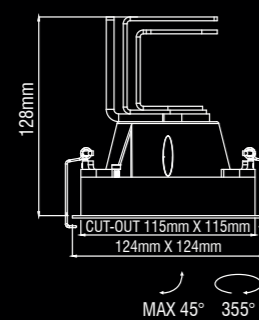

Family products

Solo

Description	∧	white	black
620lm 927 9W	42°	103CW9274200	103CB9274200
660lm 930 9W	42°	103CW9304200	103CB9304200
820lm 840 9W	42°	103DW8404200	103DB8404200

Driver (350mA/26.5Vf) must be ordered separately.

Solo Grande

Description	∧	white	black
1750lm 927 17.5W	24°	104HW9272400	104HB9272400
1833lm 930 17.5W	24°	104HW9302400	104HB9302400
2180lm 940 17.5W	24°	104IW9402400	104IB9402400
1750lm 927 17.5W	38°	104HW9273800	104HB9273800
1833lm 930 17.5W	38°	104HW9303800	104HB9303800
2180lm 940 17.5W	38°	104IW9403800	104IB9403800
1750lm 927 17.5W	45°	104HW9274500	104HB9274500
1833lm 930 17.5W	45°	104HW9304500	104HB9304500
2180lm 940 17.5W	45°	104IW9404500	104IB9404500