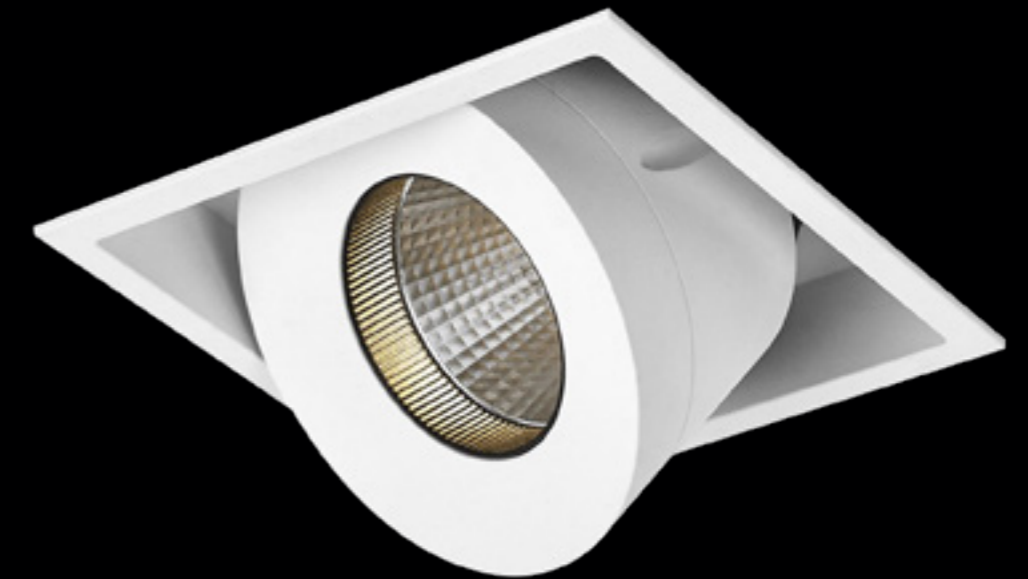

5 years
warranty

SOLO

SOLO GRANDE

• SOLO - SOLO GRANDE

The Solo is a square adjustable led downlight. Not only beautiful because of the looks, but very versatile as well. Thanks to the smooth adjustable functionality, this downlight is always able to put the right accents easily. This makes the Karizma Luce Solo perfect for hotel lighting and restaurant lighting.

Family products

Solo

Description	∧	white	black
620lm 927 9W	42°	103CW9274200	103CB9274200
660lm 930 9W	42°	103CW9304200	103CB9304200
820lm 840 9W	42°	103DW8404200	103DB8404200

Driver (350mA/26.5Vf) must be ordered separately.

Solo Grande

Description	∧	white	black
1750lm 927 17.5W	24°	104HW9272400	104HB9272400
1833lm 930 17.5W	24°	104HW9302400	104HB9302400
2180lm 940 17.5W	24°	104IW9402400	104IB9402400
1750lm 927 17.5W	38°	104HW9273800	104HB9273800
1833lm 930 17.5W	38°	104HW9303800	104HB9303800
2180lm 940 17.5W	38°	104IW9403800	104IB9403800
1750lm 927 17.5W	45°	104HW9274500	104HB9274500
1833lm 930 17.5W	45°	104HW9304500	104HB9304500
2180lm 940 17.5W	45°	104IW9404500	104IB9404500