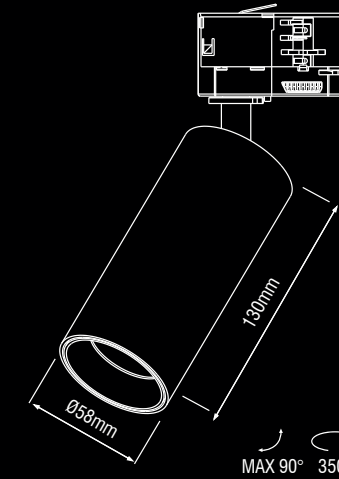

5 years warranty

• STRETTO

Thanks to the integrated driver and 3-phase adapter, the compact spotlight Stretto can be used both stylishly and flexibly. The Stretto is equipped with a 20° or 36° lens, is 90° tiltable and can be rotated 350°. The Stretto can be ordered with a (phase-cut) dimming option. It's also available with dim to warm and Casambi. Perfect for restaurants, cafeterias and bars.

Stretto

Description	∧	white	black	grey
1000lm 927 9.5W	20°	604EW92720F0	604EB92720F0	604EG92720F0
1160lm 930 9.5W	20°	604EW93020F0	604EB93020F0	604EG93020F0
1250lm 840 9.5W	20°	604FW84020F0	604FB84020F0	604FG84020F0
1000lm 927 9.5W	36°	604EW92736F0	604EB92736F0	604EG92736F0
1160lm 930 9.5W	36°	604EW93036F0	604EB93036F0	604EG93036F0
1250lm 840 9.5W	36°	604FW84036F0	604FB84036F0	604FG84036F0