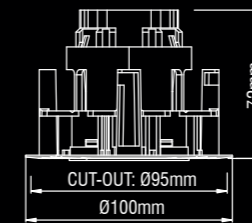

WHITE/WHITE

WHITE/BLACK HIGH GLOSS

WHITE/BLACK MATT

WHITE/CHROME

Dea Diana M

Description	reflector	∧	white	black
830lm 927 8.5W	black high gloss	40°	220DW92740BG00	220DB92740BG00
860lm 930 8.5W	black high gloss	40°	220DW93040BG00	220DB93040BG00
870lm 940 8.5W	black high gloss	40°	220DW94040BG00	220DB94040BG00
900lm 927 8.5W	silver high gloss	40°	220DW92740SG00	220DB92740SG00
950lm 930 8.5W	silver high gloss	40°	220DW93040SG00	220DB93040SG00
960lm 940 8.5W	silver high gloss	40°	220DW94040SG00	220DB94040SG00
890lm 927 8.5W	chrome	40°	220DW92740CH00	220DB92740CH00
930lm 930 8.5W	chrome	40°	220DW93040CH00	220DB93040CH00
940lm 940 8.5W	chrome	40°	220DW94040CH00	220DB94040CH00
840lm 927 8.5W	white	40°	220DW92740WH00	220DB92740WH00
880lm 930 8.5W	white	40°	220DW93040WH00	220DB93040WH00
890lm 940 8.5W	white	40°	220DW94040WH00	220DB94040WH00
840lm 927 8.5W	gold	40°	220DW92740GO00	220DB92740GO00
880lm 930 8.5W	gold	40°	220DW93040GO00	220DB93040GO00
890lm 940 8.5W	gold	40°	220DW94040GO00	220DB94040GO00
760lm 927 8.5W	black matt	40°	220DW92740BM00	220DB92740BM00
800lm 930 8.5W	black matt	40°	220DW93040BM00	220DB93040BM00
810lm 940 8.5W	black matt	40°	220DW94040BM00	220DB94040BM00