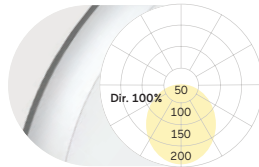

Opal Diffuser | Direct with Indirect Light Corona

D mm	Lumen/Watt		D mm	Lumen/Watt	
	Medium Power	High Power		Medium Power	High Power
300	990lm/14W	1720lm/23W	300	970lm/14W	1690lm/23W
400	1830lm/24W	2920lm/37W	400	1830lm/24W	2920lm/37W
500	2800lm/36W	4620lm/41W	500	2820lm/36W	4670lm/41W
600	4020lm/44W	5910lm/65W	600	4110lm/44W	6010lm/65W

Lumen Values: Luminaire luminous flux at 4000K/CRI>80. Other configurations on request.