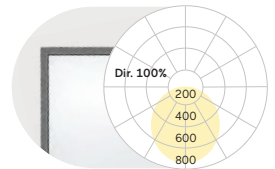

Q mm	Lumen/Watt Medium Power	Lumen/Watt High Power
300	1930lm/16W	2760lm/24W
400	2870lm/23W	4120lm/32W
500	4550lm/33W	5880lm/44W
600	7170lm/55W	9750lm/76W
800	10370lm/76W	14440lm/109W

Opal Diffuser | Direct

Q mm	Lumen/Watt Medium Power	Lumen/Watt High Power
300	1170lm/11W	1650lm/16W
400	1910lm/16W	2810lm/24W
500	3300lm/26W	4270lm/34W
600	5180lm/40W	7000lm/55W
800	7370lm/55W	10120lm/78W