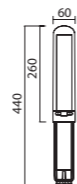

Code			Material	Lamp	W	Lm LED	Real Lm	Beam
5502	● GR - graphite	-	aluminium	G23	11	-	-	diffuse
5504		● IN - stainless steel						

Coppa trasparente e frangiluce orientabile / Clear diffuser + antidazzling adjustable reflector

Forniti senza lampadina / Supplied without lamp