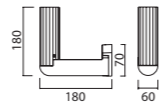

PALI / POLES

Code		H	Description
3501	GR - graphite	375 mm	Palo in alluminio estruso e base in alluminio forgiato / Pole in extruded aluminium and base in forged aluminium
3502		800 mm	
3511	IN - stainless steel	375 mm	Palo e base in acciaio inox AISI 316L, interamente spazzolato e lucidato / Pole and base in AISI 316L stainless steel, brushed and polished
3512		800 mm	

BRACCI / ARMS

code 5511

Code		Description
5511	GR - graphite	Braccio a muro singolo in alluminio / Single wall-arm in aluminium
5515		Braccio a muro doppio in alluminio / Double wall-arm in aluminium
5512	IN - stainless steel	Braccio a muro singolo in inox AISI 316L / Single wall-arm in AISI 316L stainless steel
5516		Braccio a muro doppio in inox AISI 316L / Double wall-arm in AISI 316L stainless steel

PICCHETTO / SPIKE

Code
5505

Code	Description
5505	Picchetto da giardino in tecnopolimero, listelli laterali di bloccaggio incorporati / Garden spike in technopolymer, side blocking bars incorporated

PIASTRA TIRAFONDI / PLATE WITH ANCHORING SET

Code	Description
5519	Piastra inox con tirafondi per ancoraggio al terreno / Stainless steel plate with ground anchoring set

RACCORDO PER PALI STANDARD / ADAPTOR FOR STANDARD POLES Ø 60 mm

Code	Description
5506	Raccordo in alluminio primario pressofuso, adattabile a qualsiasi palo Ø 60 mm / Adaptor in die-cast primary aluminium, to be installed on any pole Ø 60 mm