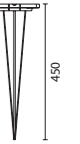

Code	Description
5505	Picchetto da giardino in tecnopolimero, listelli laterali di bloccaggio incorporati / Garden spike in technopolymer, side blocking bars incorporated