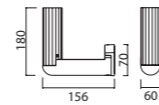

Forniti senza lampadina / Supplied without lamp

PALI / POLES

codes 3501 3502 GR

codes 3511 3512 IN

Code		H	Description
3501	GR - graphite	375 mm	Palo in alluminio estruso e base in alluminio forgiato / Pole in extruded aluminium and base in forged aluminium
3502		800 mm	
3511	IN - stainless steel	375 mm	Palo e base in acciaio inox AISI 316L, interamente spazzolato e lucidato / Pole and base in AISI 316L stainless steel, brushed and polished
3512		800 mm	

BRACCI / ARMS

code 5511 GR

code 5512 IN

code 5511

code 5512

code 5515 GR

code 5516 IN

code 5515