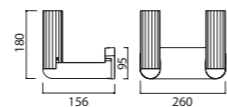

Forniti senza lampadina / Supplied without lamp

PALI / POLES

codes 3501 3502 GR

codes 3511 3512 IN

Code		H	Description
3501	GR - graphite	375 mm	Palo in alluminio estruso e base in alluminio forgiato / Pole in extruded aluminium and base in forged aluminium
3502		800 mm	
3511	IN - stainless steel	375 mm	Palo e base in acciaio inox AISI 316L, interamente spazzolato e lucidato / Pole and base in AISI 316L stainless steel, brushed and polished
3512		800 mm	

BRACCI / ARMS

code 5511 GR

code 5512 IN

code 5511

code 5512

code 5515 GR

code 5516 IN

code 5515