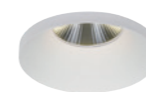

# Bordo

*Simply cutting edge.*

Cutting-edge technology in a classic, robust shape. Without distraction from its focus: putting people or products in their best light. The Bordo ('edge' in Italian) may be one of the most simplistic recessed fixed downlights in our range, but that says nothing about the powerful and versatile performance. Let the Bordo surprise you!

Bordo.

Description	Angle	White	Black
1275lm 927 12.5W	38°	205FW9273800	205FB9273800
1355lm 930 12.5W	38°	205FW9303800	205FB9303800
1450lm 940 12.5W	38°	205GW9403800	205GB9403800
1275lm 927 12.5W	45°	205FW9274500	205FB9274500
1355lm 930 12.5W	45°	205FW9304500	205FB9304500
1450lm 940 12.5W	45°	205GW9404500	205GB9404500
1275lm 927 12.5W	60°	205FW9276000	205FB9276000
1355lm 930 12.5W	60°	205FW9306000	205FB9306000
1450lm 940 12.5W	60°	205GW9406000	205GB9406000