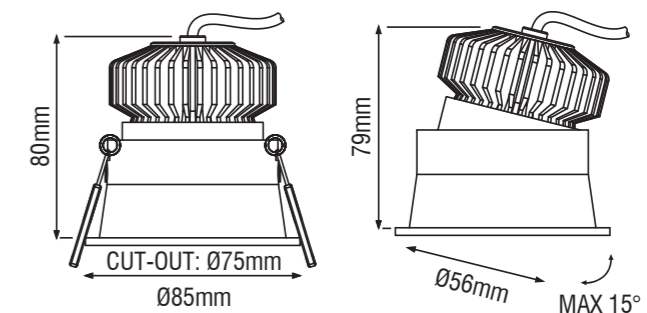

RECESSED LUMINAIRES **ADJUSTABLE.**