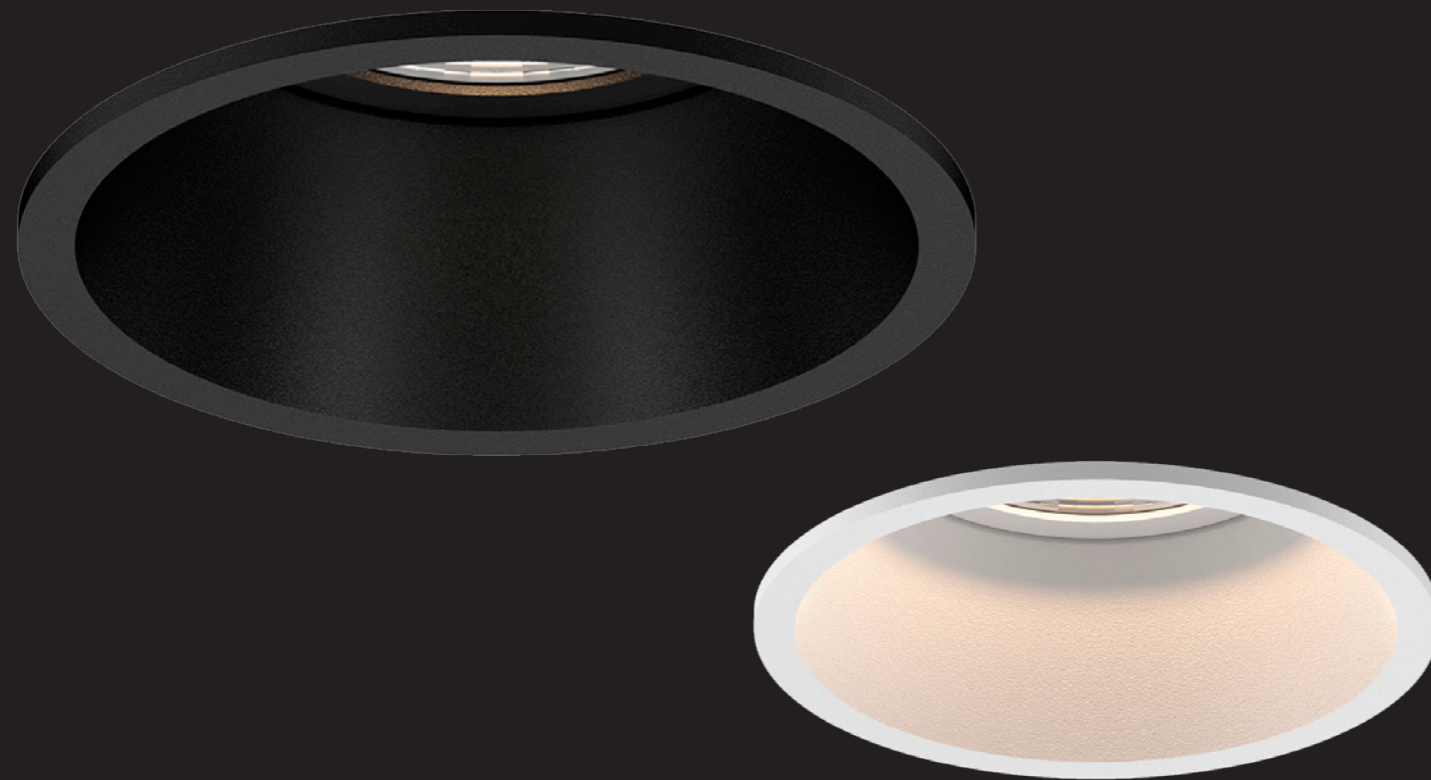

# Cira

*for gentle nuances.*

Meet the Cira. This small adjustable spot with a recessed module position is equipped with an aluminium 30° or 45° reflector. The spot can be tilted up to 15°, so that you can gently create nuances in every interior. Optimize your lighting project with visual comfort, efficiency and light quality of the highest level.

KARIZMA<sub>luce</sub>

Cira.

Description	Angle	White	Black
705lm 927 9W	30°	107CW9273000	107CB9273000
720lm 930 9W	30°	107CW9303000	107CB9303000
850lm 940 9W	30°	107DW9403000	107DB9403000
705lm 927 9W	45°	107CW9274500	107CB9274500
720lm 930 9W	45°	107CW9304500	107CB9304500
850lm 940 9W	45°	107DW9404500	107DB9404500
705lm 927 9W	60°	107CW9276000	107CB9276000
720lm 930 9W	60°	107CW9306000	107CB9306000
850lm 940 9W	60°	107DW9406000	107DB9406000