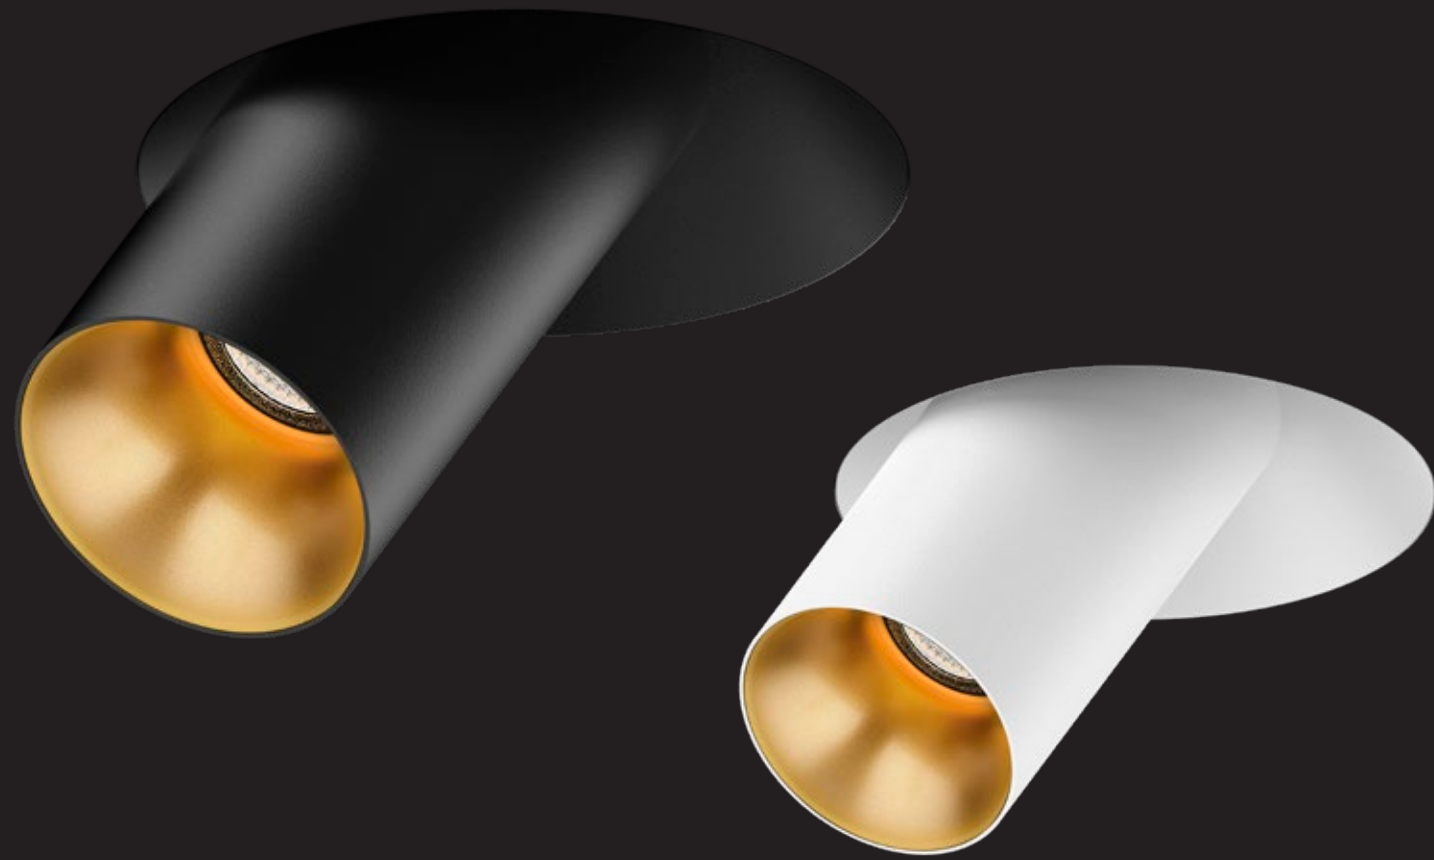

Dea Della Luce
By KARIZMA_{luce}

Dea Durga
fierce and effective.

Durga is known as a fierce goddess, wife of Shiva. She is usually depicted riding a tiger or lion and slaying the buffalo demon, and with eight or ten arms. The Dea Durga does her job with only one arm, but with the same power and effectiveness. Let this trimless and versatile fixture play a decisive role in your light plan.

Dea Durga XS.

Description	Reflector	Angle	White	Black
490lm 927 6.2W	black high gloss	34°	137CW92734BG00	137CB92734BG00
500lm 930 6.2W	black high gloss	34°	137CW93034BG00	137CB93034BG00
510lm 940 6.2W	black high gloss	34°	137CW94034BG00	137CB94034BG00
490lm 927 6.2W	silver high gloss	34°	137CW92734SG00	137CB92734SG00
500lm 930 6.2W	silver high gloss	34°	137CW93034SG00	137CB93034SG00
510lm 940 6.2W	silver high gloss	34°	137CW94034SG00	137CB94034SG00
490lm 927 6.2W	chrome	34°	137CW92734CH00	137CB92734CH00
500lm 930 6.2W	chrome	34°	137CW93034CH00	137CB93034CH00
510lm 940 6.2W	chrome	34°	137CW94034CH00	137CB94034CH00
490lm 927 6.2W	white	34°	137CW92734WH00	137CB92734WH00
500lm 930 6.2W	white	34°	137CW93034WH00	137CB93034WH00
510lm 940 6.2W	white	34°	137CW94034WH00	137CB94034WH00
490lm 927 6.2W	gold	34°	137CW92734GO00	137CB92734GO00
500lm 930 6.2W	gold	34°	137CW93034GO00	137CB93034GO00
510lm 940 6.2W	gold	34°	137CW94034GO00	137CB94034GO00
490lm 927 6.2W	black matt	34°	137CW92734BM00	137CB92734BM00
500lm 930 6.2W	black matt	34°	137CW93034BM00	137CB93034BM00
510lm 940 6.2W	black matt	34°	137CW94034BM00	137CB94034BM00
490lm 927 6.2W	copper	34°	137CW92734CO00	137CB92734CO00
500lm 930 6.2W	copper	34°	137CW93034CO00	137CB93034CO00
510lm 940 6.2W	copper	34°	137CW94034CO00	137CB94034CO00