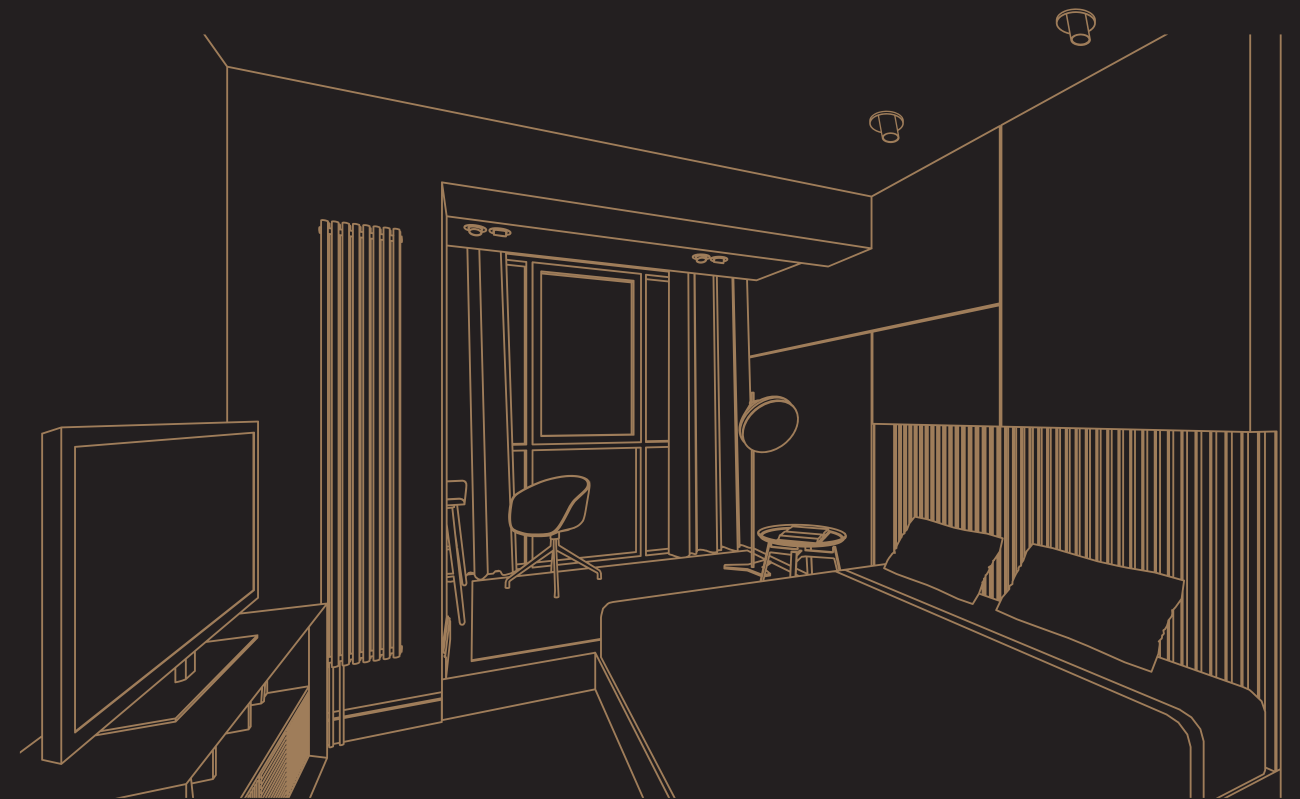

Dea Della Luce
By KARIZMA_{luce}

Dea Durga
fierce and effective.

Durga is known as a fierce goddess, wife of Shiva. She is usually depicted riding a tiger or lion and slaying the buffalo demon, and with eight or ten arms. The Dea Durga does her job with only one arm, but with the same power and effectiveness. Let this trimless and versatile fixture play a decisive role in your light plan.

Dea Durga XS.

Description	Reflector	Angle	White	Black
490lm 927 6.2W	black high gloss	34°	137CW92734BG00	137CB92734BG00
500lm 930 6.2W	black high gloss	34°	137CW93034BG00	137CB93034BG00
510lm 940 6.2W	black high gloss	34°	137CW94034BG00	137CB94034BG00
490lm 927 6.2W	silver high gloss	34°	137CW92734SG00	137CB92734SG00
500lm 930 6.2W	silver high gloss	34°	137CW93034SG00	137CB93034SG00
510lm 940 6.2W	silver high gloss	34°	137CW94034SG00	137CB94034SG00
490lm 927 6.2W	chrome	34°	137CW92734CH00	137CB92734CH00
500lm 930 6.2W	chrome	34°	137CW93034CH00	137CB93034CH00
510lm 940 6.2W	chrome	34°	137CW94034CH00	137CB94034CH00
490lm 927 6.2W	white	34°	137CW92734WH00	137CB92734WH00
500lm 930 6.2W	white	34°	137CW93034WH00	137CB93034WH00
510lm 940 6.2W	white	34°	137CW94034WH00	137CB94034WH00
490lm 927 6.2W	gold	34°	137CW92734GO00	137CB92734GO00
500lm 930 6.2W	gold	34°	137CW93034GO00	137CB93034GO00
510lm 940 6.2W	gold	34°	137CW94034GO00	137CB94034GO00
490lm 927 6.2W	black matt	34°	137CW92734BM00	137CB92734BM00
500lm 930 6.2W	black matt	34°	137CW93034BM00	137CB93034BM00
510lm 940 6.2W	black matt	34°	137CW94034BM00	137CB94034BM00
490lm 927 6.2W	copper	34°	137CW92734CO00	137CB92734CO00
500lm 930 6.2W	copper	34°	137CW93034CO00	137CB93034CO00
510lm 940 6.2W	copper	34°	137CW94034CO00	137CB94034CO00