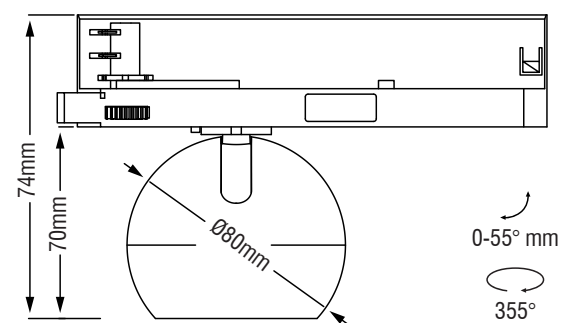

Dea Eros S traccia.

		790lm 927 10.5W	black high gloss	40°	656DW92740BGF0	656DB92740BGF0
		800lm 930 10.5W	black high gloss	40°	656DW93040BGF0	656DB93040BGF0
		810lm 940 10.5W	black high gloss	40°	656DW94040BGF0	656DB94040BGF0
		790lm 927 10.5W	silver high gloss	40°	656DW92740SGF0	656DB92740SGF0
		800lm 930 10.5W	silver high gloss	40°	656DW93040SGF0	656DB93040SGF0
		790lm 927 10.5W	silver high gloss	40°	656DW94040SGF0	656DB94040SGF0
		790lm 927 10.5W	chrome	40°	656DW92740CHF0	656DB92740CHF0
		800lm 930 10.5W	chrome	40°	656DW93040CHF0	656DB93040CHF0
		810lm 940 10.5W	chrome	40°	656DW94040CHF0	656DB94040CHF0
		790lm 927 10.5W	white	40°	656DW92740WHF0	656DB92740WHF0
		800lm 930 10.5W	white	40°	656DW93040WHF0	656DB93040WHF0
		810lm 940 10.5W	white	40°	656DW94040WHF0	656DB94040WHF0
		790lm 927 10.5W	gold	40°	656DW92740GOF0	656DB92740GOF0
		800lm 930 10.5W	gold	40°	656DW93040GOF0	656DB93040GOF0
		810lm 940 10.5W	gold	40°	656DW94040GOF0	656DB94040GOF0
		790lm 927 10.5W	black matt	40°	656DW92740BMF0	656DB92740BMF0
		800lm 930 10.5W	black matt	40°	656DW93040BMF0	656DB93040BMF0
		810lm 940 10.5W	black matt	40°	656DW94040BMF0	656DB94040BMF0
		790lm 927 10.5W	copper	40°	656DW92740COF0	656DB92740COF0
		800lm 930 10.5W	copper	40°	656DW93040COF0	656DB93040COF0
		810lm 940 10.5W	copper	40°	656DW94040COF0	656DB94040COF0