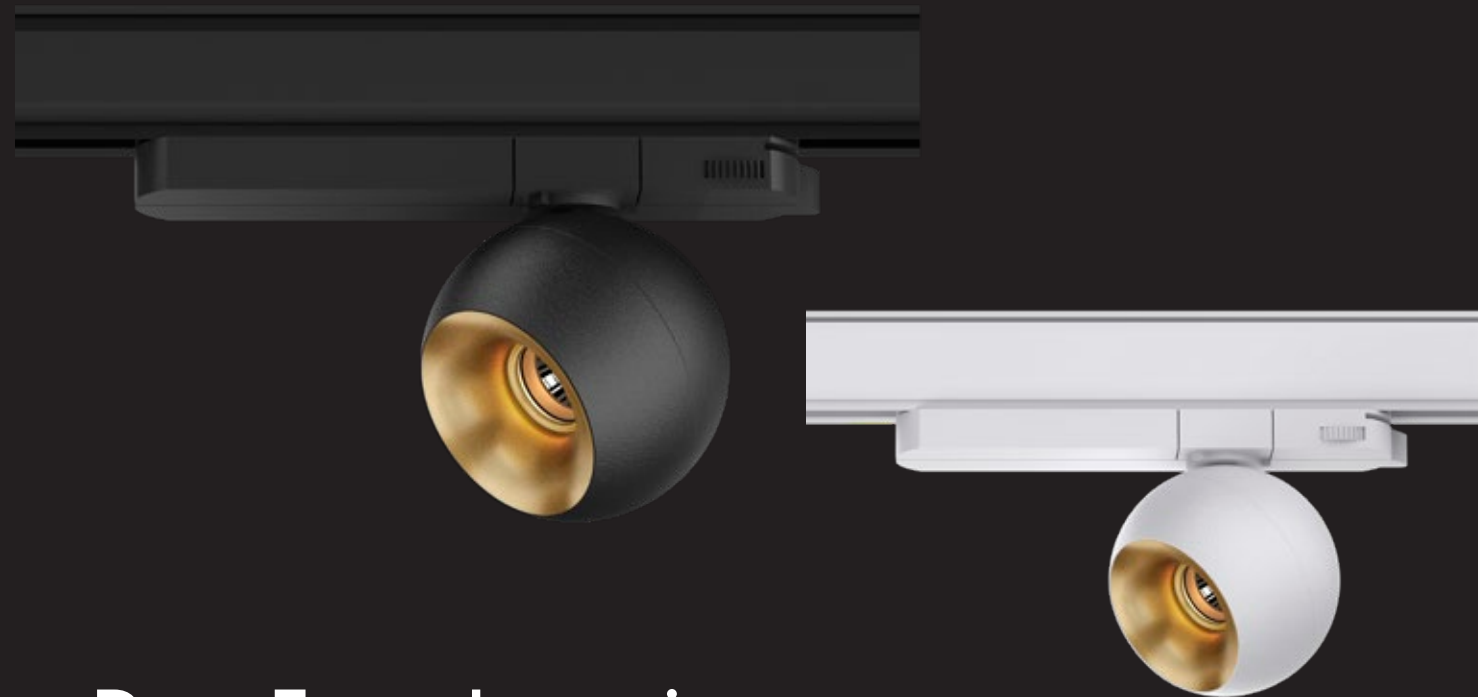

Dea Della Luce
By KARIZMA^{luce}

Dea Eros traccia
connecting people.

Create an attractive atmosphere with this irresistible 220V track luminaire. Be prepared to instantly fall in love with its modern design and radiant lighting. Create the perfect match by choosing the perfect reflector color and combining it with other Dea Eros fixtures.

Dea Eros S traccia.

		790lm 927 10.5W	black high gloss	40°	656DW92740BGF0	656DB92740BGF0
		800lm 930 10.5W	black high gloss	40°	656DW93040BGF0	656DB93040BGF0
		810lm 940 10.5W	black high gloss	40°	656DW94040BGF0	656DB94040BGF0
		790lm 927 10.5W	silver high gloss	40°	656DW92740SGF0	656DB92740SGF0
		800lm 930 10.5W	silver high gloss	40°	656DW93040SGF0	656DB93040SGF0
		790lm 927 10.5W	silver high gloss	40°	656DW94040SGF0	656DB94040SGF0
		790lm 927 10.5W	chrome	40°	656DW92740CHF0	656DB92740CHF0
		800lm 930 10.5W	chrome	40°	656DW93040CHF0	656DB93040CHF0
		810lm 940 10.5W	chrome	40°	656DW94040CHF0	656DB94040CHF0
		790lm 927 10.5W	white	40°	656DW92740WHF0	656DB92740WHF0
		800lm 930 10.5W	white	40°	656DW93040WHF0	656DB93040WHF0
		810lm 940 10.5W	white	40°	656DW94040WHF0	656DB94040WHF0
		790lm 927 10.5W	gold	40°	656DW92740GOF0	656DB92740GOF0
		800lm 930 10.5W	gold	40°	656DW93040GOF0	656DB93040GOF0
		810lm 940 10.5W	gold	40°	656DW94040GOF0	656DB94040GOF0
		790lm 927 10.5W	black matt	40°	656DW92740BMF0	656DB92740BMF0
		800lm 930 10.5W	black matt	40°	656DW93040BMF0	656DB93040BMF0
		810lm 940 10.5W	black matt	40°	656DW94040BMF0	656DB94040BMF0
		790lm 927 10.5W	copper	40°	656DW92740COF0	656DB92740COF0
		800lm 930 10.5W	copper	40°	656DW93040COF0	656DB93040COF0
		810lm 940 10.5W	copper	40°	656DW94040COF0	656DB94040COF0