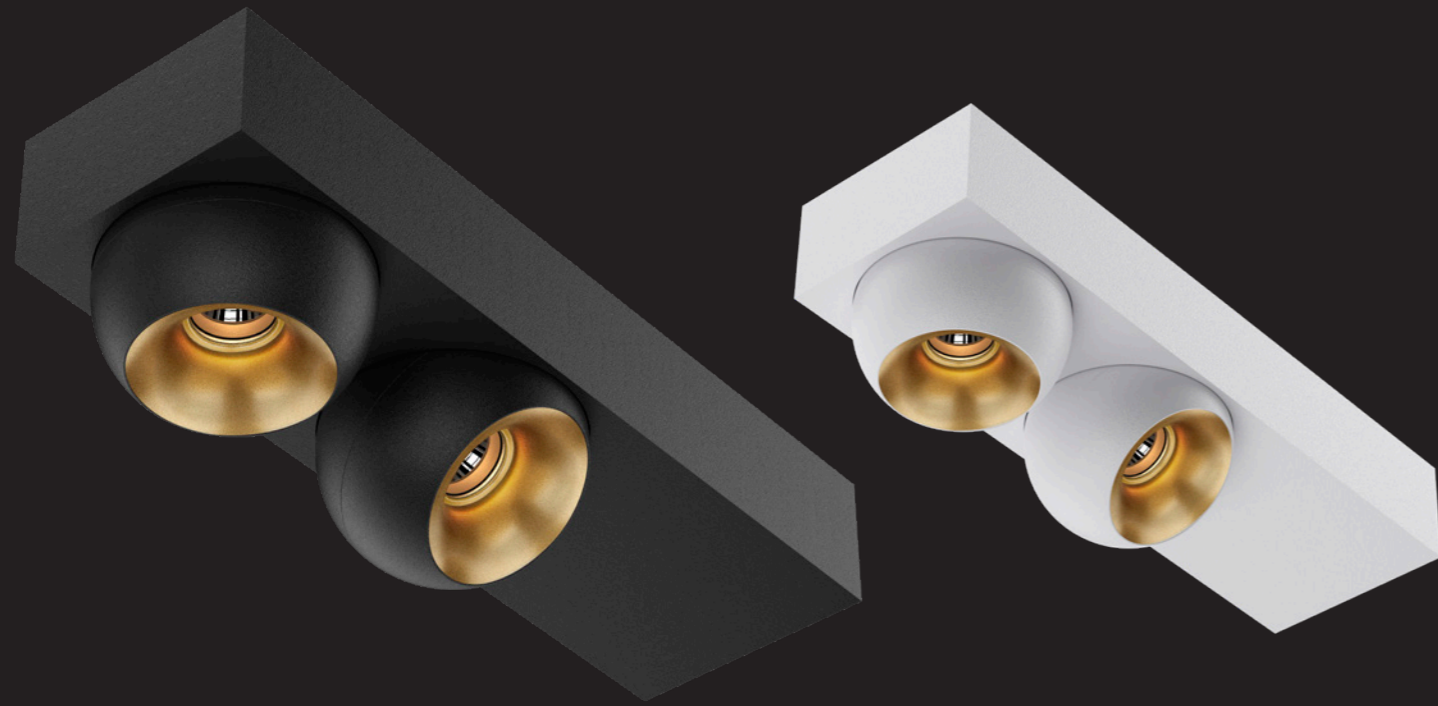

Dea Della Luce  
By KARIZMA<sub>luce</sub>

**Dea Eros S scatola duo**  
*lighting that caresses.*

You don't have to think twice about choosing this inseparable duo as a luminaire for your next project. Fall in love with the beautiful round design and radiant lighting that will influence any room. Unify your project by combining it with other Dea Eros fixtures.

Dea Eros S scatola duo.

2x790lm 927 2x10.5W	black high gloss	40°	438DW92740BGF0	438DB92740BGF0
2x800lm 930 2x10.5W	black high gloss	40°	438DW93040BGF0	438DB93040BGF0
2x810lm 940 2x10.5W	black high gloss	40°	438DW94040BGF0	438DB94040BGF0
2x790lm 927 2x10.5W	silver high gloss	40°	438DW92740SGF0	438DB92740SGF0
2x800lm 930 2x10.5W	silver high gloss	40°	438DW93040SGF0	438DB93040SGF0
2x810lm 940 2x10.5W	silver high gloss	40°	438DW94040SGF0	438DB94040SGF0
2x790lm 927 2x10.5W	chrome	40°	438DW92740CHF0	438DB92740CHF0
2x800lm 930 2x10.5W	chrome	40°	438DW93040CHF0	438DB93040CHF0
2x810lm 940 2x10.5W	chrome	40°	438DW94040CHF0	438DB94040CHF0
2x790lm 927 2x10.5W	white	40°	438DW92740WHF0	438DB92740WHF0
2x800lm 930 2x10.5W	white	40°	438DW93040WHF0	438DB93040WHF0
2x810lm 940 2x10.5W	white	40°	438DW94040WHF0	438DB94040WHF0
2x790lm 927 2x10.5W	gold	40°	438DW92740GOF0	438DB92740GOF0
2x800lm 930 2x10.5W	gold	40°	438DW93040GOF0	438DB93040GOF0
2x810lm 940 2x10.5W	gold	40°	438DW94040GOF0	438DB94040GOF0
2x790lm 927 2x10.5W	black matt	40°	438DW92740BMF0	438DB92740BMF0
2x800lm 930 2x10.5W	black matt	40°	438DW93040BMF0	438DB93040BMF0
2x810lm 940 2x10.5W	black matt	40°	438DW94040BMF0	438DB94040BMF0
2x790lm 927 2x10.5W	copper	40°	438DW92740COF0	438DB92740COF0
2x800lm 930 2x10.5W	copper	40°	438DW93040COF0	438DB93040COF0
2x810lm 940 2x10.5W	copper	40°	438DW94040COF0	438DB94040COF0