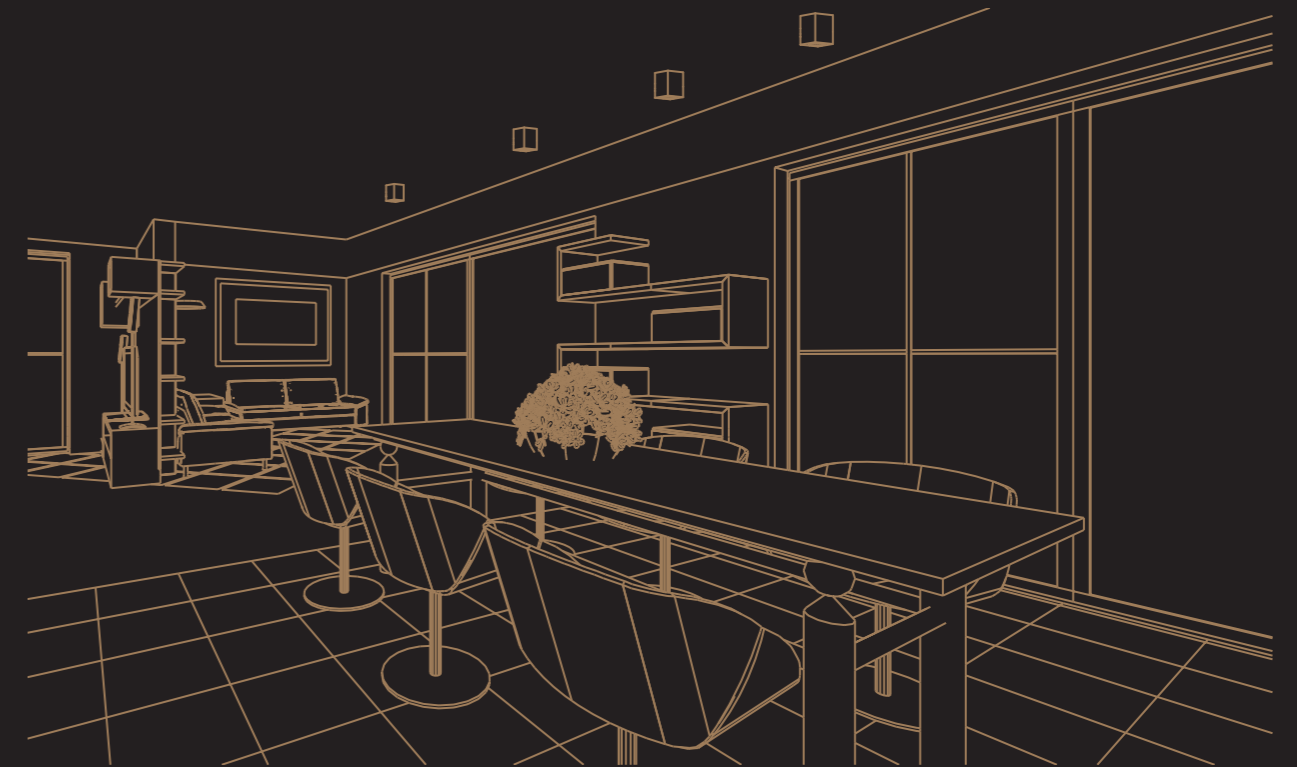

Dea Della Luce
By KARIZMA^{luce}

Dea Fauna

fair and square.

The Dea Fauna is a square tiltable surface-mounted downlight. It's truly is an outstanding feature in every environment. This downlight offers the same sizes and lumen packages as our recessed downlights. This guarantees a very high performance, also in rooms where ceilings don't permit recessed luminaires. Make your choice out of the six available colour options and the endless applications.