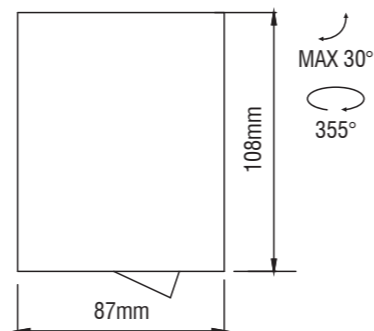

For Light source energy class and identifier please consult the datasheet on our website.