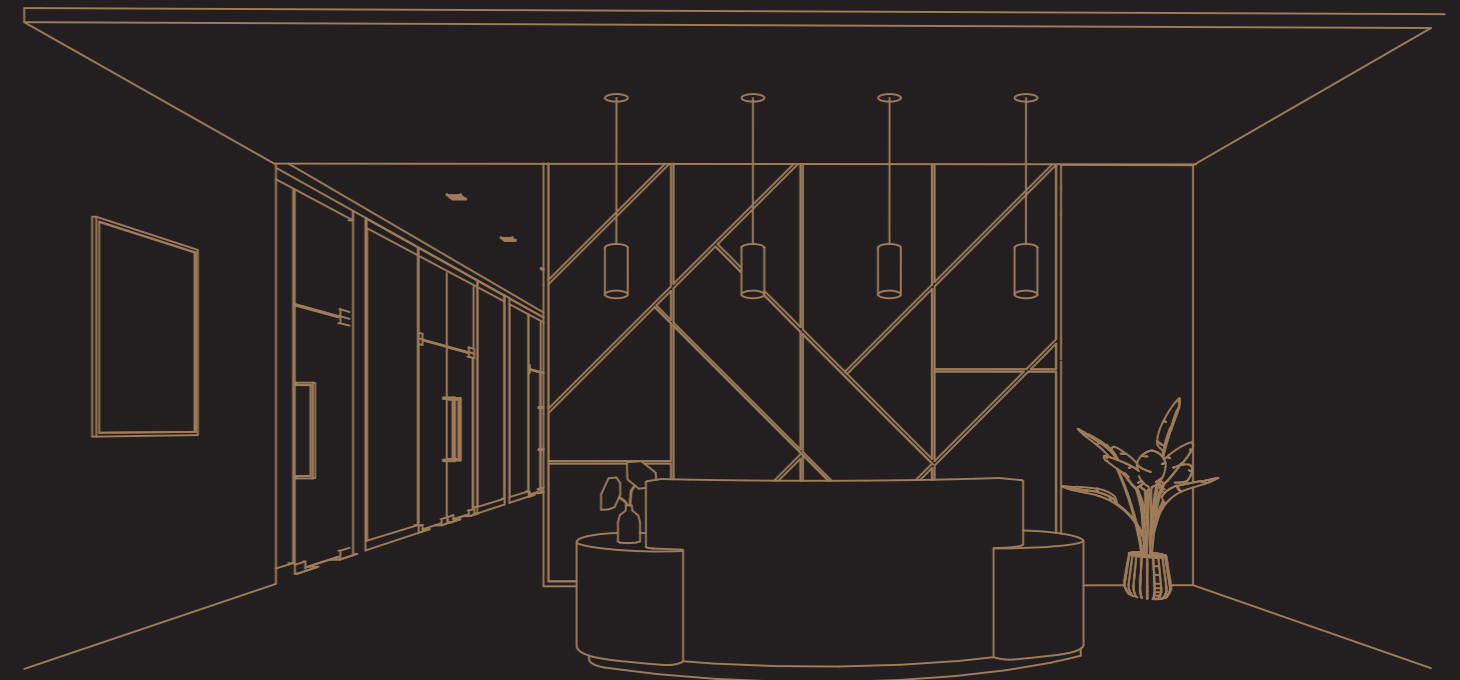

Dea Della Luce  
By KARIZMA<sup>luce</sup>

**Dea Vesta pendulo**  
*simple yet elegant.*

The Dea Vesta pendulo is like a beautiful dress. You keep looking at it. Simple yet elegant. This pendant luminaire has its own refined way to put light to the place where it's needed: a luxurious kitchen, a beautiful staircase, a stylish bar, a large dinner table. Apply the Dea Vesta pendulo in a series to make even more impact.

## Dea Vesta S pendulo.

Description	Reflector	Angle	White	Black
<b>830lm 927 10.5W</b>	black high gloss	40°	502DW92740BGFO	502DB92740BGFO
<b>860lm 930 10.5W</b>	black high gloss	40°	502DW93040BGFO	502DB93040BGFO
<b>870lm 940 10.5W</b>	black high gloss	40°	502DW94040BGFO	502DB94040BGFO
<b>900lm 927 10.5W</b>	silver high gloss	40°	502DW92740SGFO	502DB92740SGFO
<b>950lm 930 10.5W</b>	silver high gloss	40°	502DW93040SGFO	502DB93040SGFO
<b>960lm 940 10.5W</b>	silver high gloss	40°	502DW94040SGFO	502DB94040SGFO
<b>890lm 927 10.5W</b>	chrome	40°	502DW92740CHF0	502DB92740CHF0
<b>930lm 930 10.5W</b>	chrome	40°	502DW93040CHF0	502DB93040CHF0
<b>940lm 940 10.5W</b>	chrome	40°	502DW94040CHF0	502DB94040CHF0
<b>840lm 927 10.5W</b>	white	40°	502DW92740WHFO	502DB92740WHFO
<b>880lm 930 10.5W</b>	white	40°	502DW93040WHFO	502DB93040WHFO
<b>890lm 940 10.5W</b>	white	40°	502DW94040WHFO	502DB94040WHFO
<b>840lm 927 10.5W</b>	gold	40°	502DW92740GOF0	502DB92740GOF0
<b>880lm 930 10.5W</b>	gold	40°	502DW93040GOF0	502DB93040GOF0
<b>890lm 940 10.5W</b>	gold	40°	502DW94040GOF0	502DB94040GOF0
<b>760lm 927 10.5W</b>	black matt	40°	502DW92740BMFO	502DB92740BMFO
<b>800lm 930 10.5W</b>	black matt	40°	502DW93040BMFO	502DB93040BMFO
<b>810lm 940 10.5W</b>	black matt	40°	502DW94040BMFO	502DB94040BMFO
<b>840lm 927 10.5W</b>	copper	40°	502DW92740COFO	502DB92740COFO
<b>880lm 930 10.5W</b>	copper	40°	502DW93040COFO	502DB93040COFO
<b>890lm 940 10.5W</b>	copper	40°	502DW94040COFO	502DB94040COFO