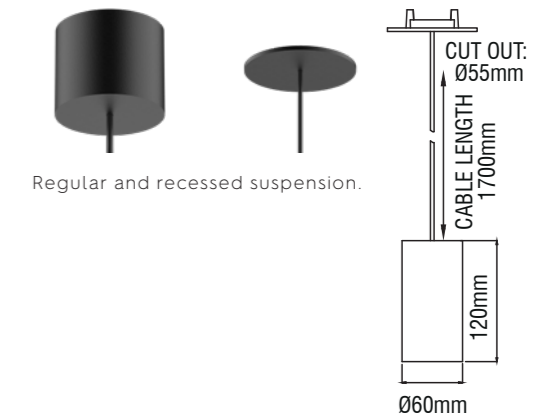

For Light source energy class and identifier please consult the datasheet on our website.