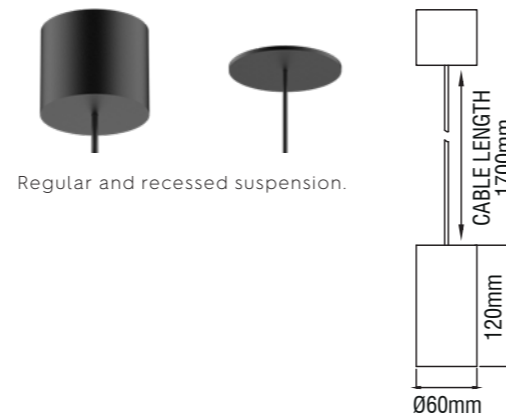

KARIZMA luce