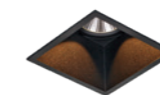

Description	Angle	White	Black
705lm 927 9W	30°	206CW9273000	206CB9273000
720lm 930 9W	30°	206CW9303000	206CB9303000
850lm 940 9W	30°	206DW9403000	206DB9403000
705lm 927 9W	45°	206CW9274500	206CB9274500
720lm 930 9W	45°	206CW9304500	206CB9304500
850lm 940 9W	45°	206DW9404500	206DB9404500
705lm 927 9W	60°	206CW9276000	206CB9276000
720lm 930 9W	60°	206CW9306000	206CB9306000
850lm 940 9W	60°	206DW9406000	206DB9406000

Driver (500mA/18.4Vf) must be ordered separately.
For Light source energy class and identifier please consult the datasheet on our website.