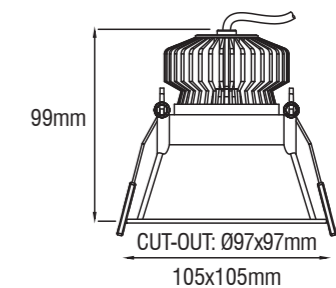

RECESSED LUMINAIRES **FIXED.**