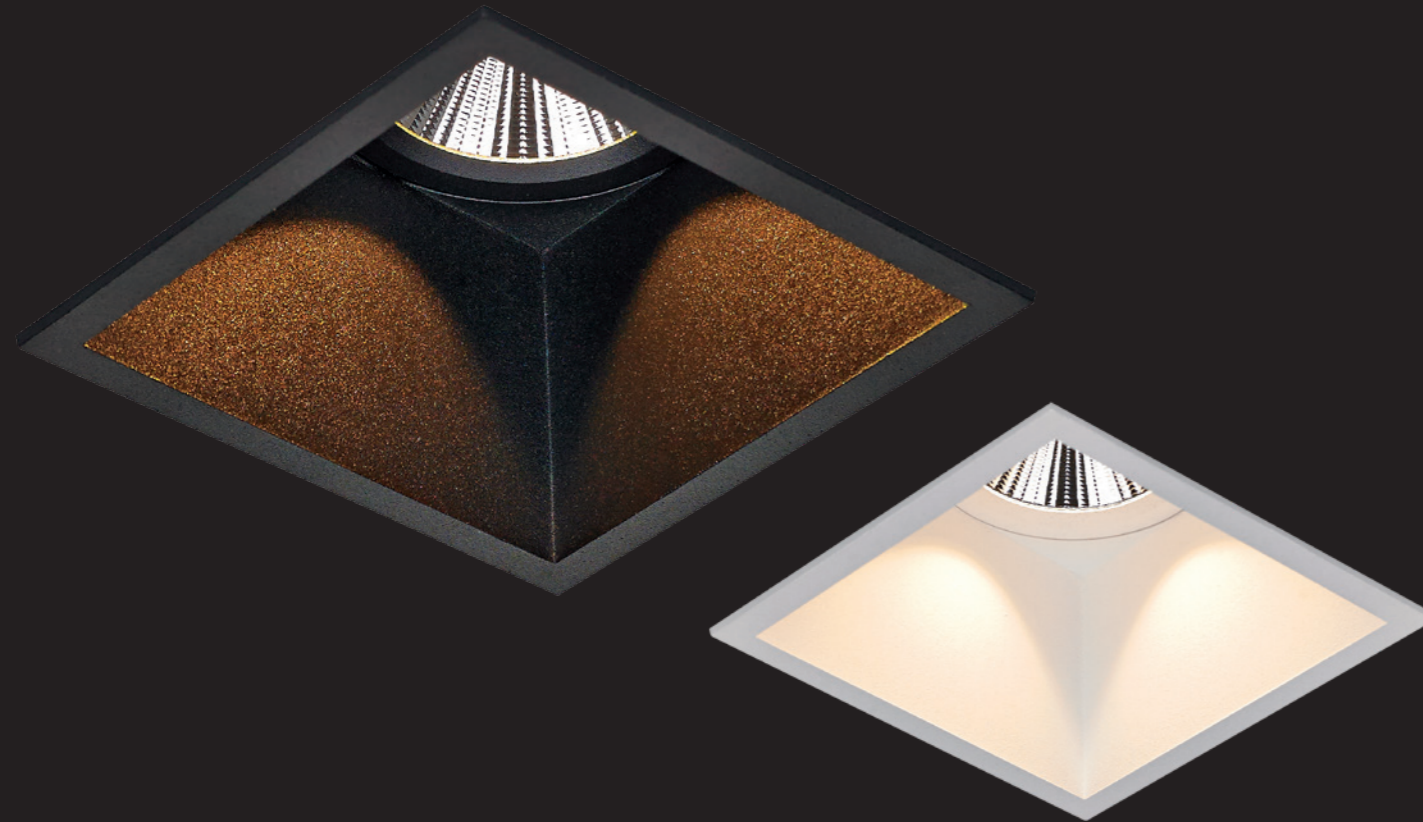

# Emozione

*because light is emotion.*

The Emozione is a fixed led downlight. The recessed lamp position and square look make a gentle but powerful addition to your lighting plan. The Karizma Luce Emozione suits perfectly in hotels, restaurants, lobbies and hallways. Basically, every space which can use a touch of emotion.