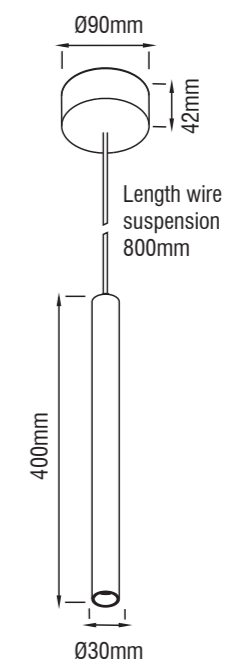

KARIZMA_{luce}

Perla.

Description	Angle	White	Black
380lm 927 6W	30°	503BW92730F0	503BB92730F0
400lm 930 6W	30°	503BW93030F0	503BB93030F0

Driver (350mA/33.8-35.9Vf) must be ordered separately.
For Light source energy class and identifier please consult the datasheet on our website.