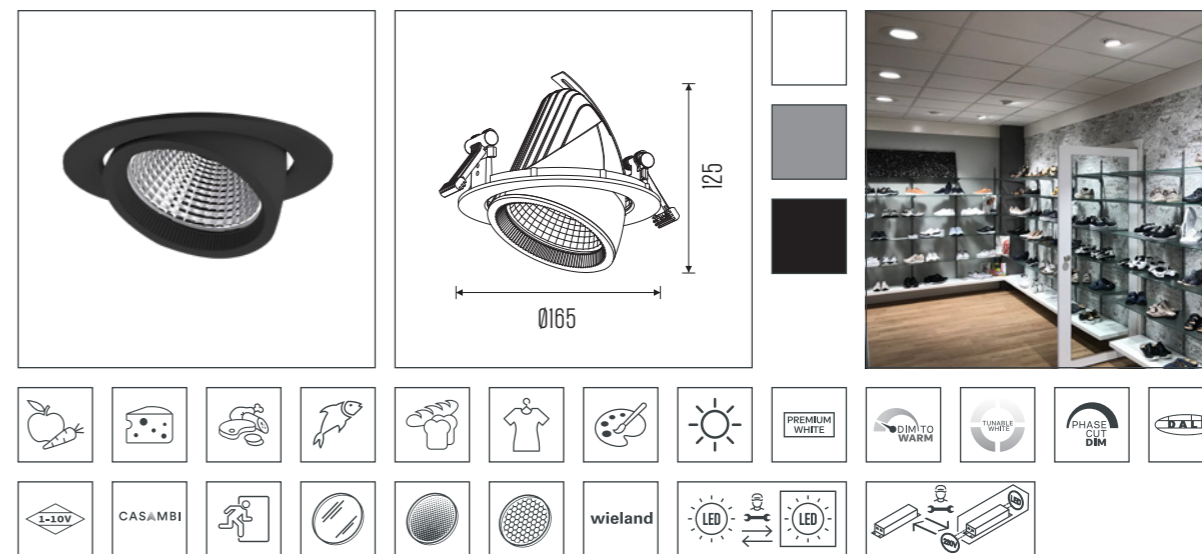

SANA.

TURN AND TILT.

This banana spotlight can be integrated in any retail setting or showroom, thanks to its flexibility in terms of rotation and tilting. The luminaire can be used as a downlight above neutral areas, and also as a spot above exhibited objects. This gives you the freedom to adjust the Sana according to your specific requirements.

SANA.

Adjustability	: 350° rotational and 50° tiltable	Electrical Safety Class	: Class II
Cut-out	: Ø 155mm	Optic	: Facet anodized aluminum reflector 15°, 30°, 45°, 60°
CCT	: 2700K - 5700K	Mains voltage	: 220-240V / 50-60Hz
CRI	: (RA) >90, (RA) >97, (RA) >80	Max. ambient temperature	: 35°C
Chromaticity tolerance	: 3	Ingress protection	: IP20
Luminous flux	: max. 4500Lm	Net. weight	: 0.88Kg
Connected load	: max. 38.5W	Warranty	: 5 years
System efficiency	: max. 137Lm/W		

Go to full specs

SANA HE.

Adjustability	: 350° rotational and 50° tiltable	Electrical Safety Class	: Class II
Cut-out	: Ø 155mm	Optic	: Facet metalized reflector 20°, 30°, 40°, 60°
CCT	: 2700K, 3000K, 4000K, 3000K PW, 3500K PW, 4000K PW	Mains voltage	: 220-240V / 50-60Hz
CRI	: (RA) >90	Max. ambient temperature	: 35°C
Chromaticity tolerance	: 2	Ingress protection	: IP20
Luminous flux	: max. 5200Lm	Net. weight	: 0.88Kg
Connected load	: max. 40W	Warranty	: 5 years
System efficiency	: max. 147Lm/W		