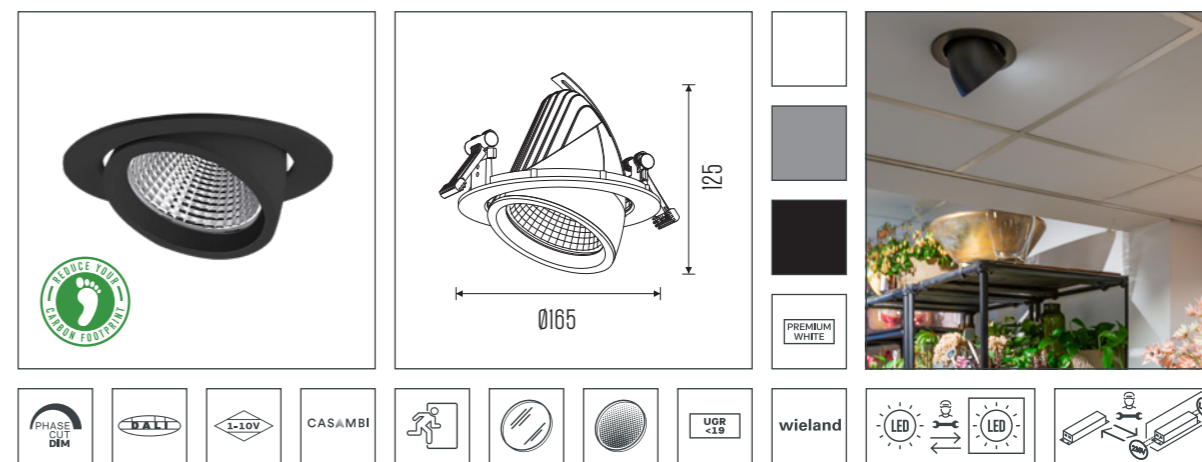

SANA.

TURN AND TILT.

This banana spotlight can be integrated in any retail setting or showroom, thanks to its flexibility in terms of rotation and tilting. The luminaire can be used as a downlight above neutral areas, and also as a spot above exhibited objects. This gives you the freedom to adjust the Sana according to your specific requirements.

SANA.

Adjustability	: 350° rotational and 50° tiltable	Electrical Safety Class	: Class II
Cut-out	: Ø 155mm	Optic	: Facet anodized aluminum reflector 15°, 30°, 45°, 60°
CCT	: 2700K - 5700K	Mains voltage	: 220-240V / 50-60Hz
CRI	: (RA) >90, (RA) >97, (RA) >80	Max. ambient temperature	: 35°C
Chromaticity tolerance	: 3	Ingress protection	: IP20
Luminous flux	: max. 4500Lm	Net. weight	: 0.88Kg
Connected load	: max. 38.5W	Warranty	: 5 years
System efficiency	: max. 137Lm/W		

Go to full specs

SANA HE.

Adjustability	: 350° rotational and 50° tiltable	Electrical Safety Class	: Class II
Cut-out	: Ø 155mm	Optic	: Facet metalized reflector 20°, 30°, 40°, 60°
CCT	: 2700K, 3000K, 4000K, 3000K PW, 3500K PW, 4000K PW	Mains voltage	: 220-240V / 50-60Hz
CRI	: (RA) >90	Max. ambient temperature	: 35°C
Chromaticity tolerance	: 2	Ingress protection	: IP20
Luminous flux	: max. 5200Lm	Net. weight	: 0.88Kg
Connected load	: max. 40W	Warranty	: 5 years
System efficiency	: max. 147Lm/W		