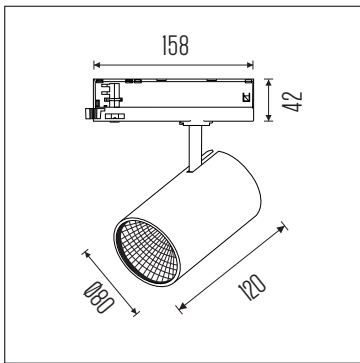

TRACK LUMINAIRES

Adjustability	: 350° rotational and 90° tiltable	Optic	: Facet metalized reflector
CCT	: 2700K, 3000K, 4000K, 3000K PW, 3500K PW, 4000K PW	Mains voltage	: °220-240V / 50-60Hz
CRI	: (RA) >90	Max. ambient temperature	: 35°C
Chromaticity tolerance	: 2	Ingress protection	: IP20
Luminous flux	: max. 3400Lm	Net. weight	: 0.60Kg
Connected load System efficiency	: max. 23W	Warranty	: 5 years
Electrical Safety Class	: max. 159Lm/W		
	: Class II		