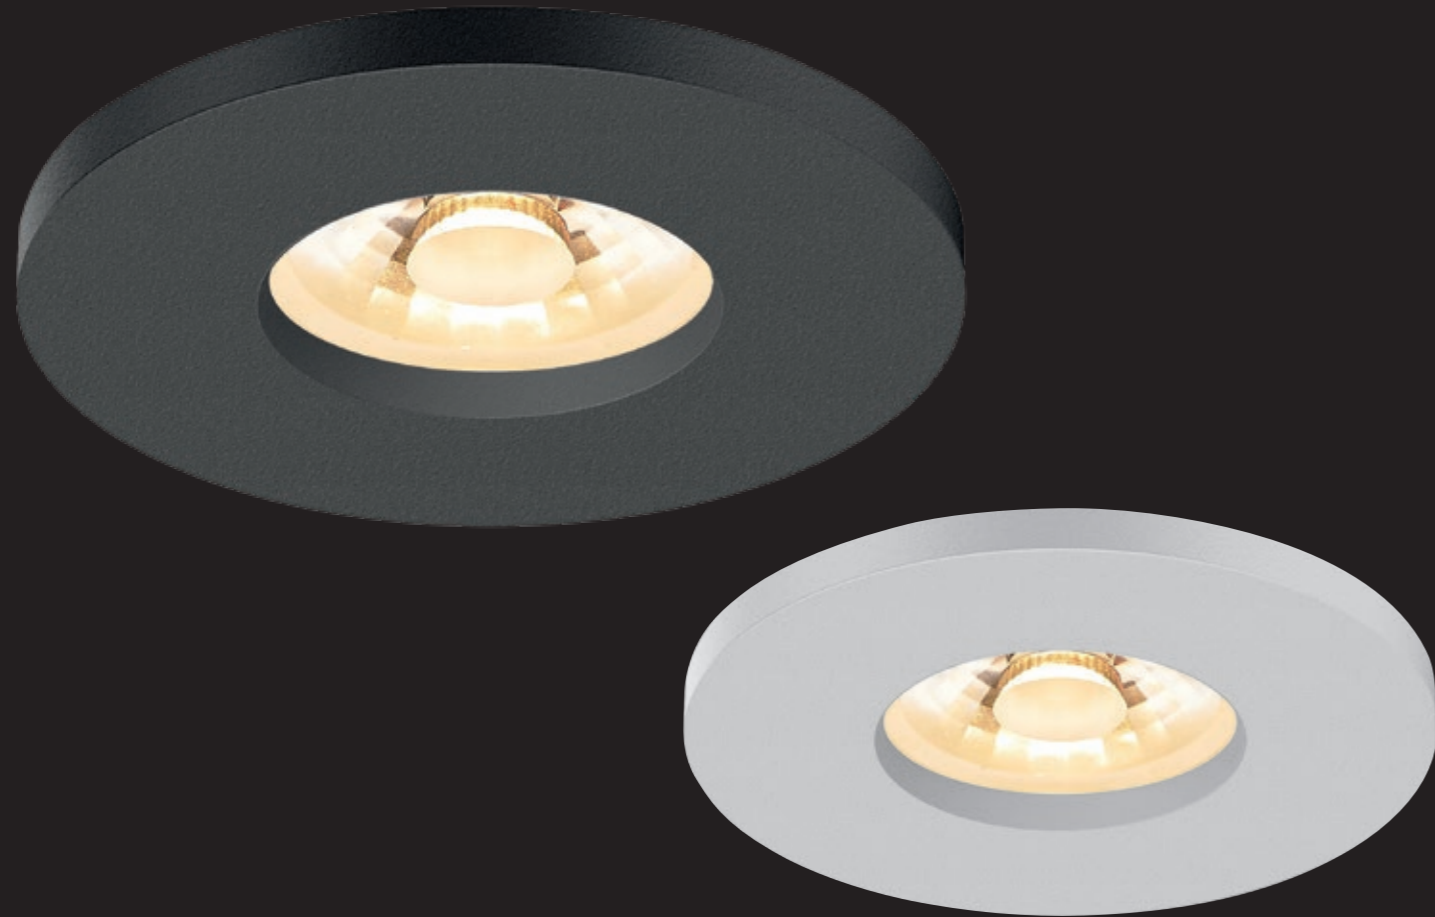

Delizia di Luce
By KARIZMA_{luce}

Splendore

turn luxurious into splendid.

The Splendore is a fixed downlight with an optical lens. The bathroom is the ultimate place in your house to unwind. This luminaire provides the best combination of accent and task lighting with highest CRI, tunable white or different CCT possibilities, and dimming. The high IP rating for wet environments makes it a splendid waterproof lighting choice for luxurious bathrooms.

Splendore.

Description	Angle	White	Black
705lm 927 9W	22°	208CW9272200	208CB9272200
720lm 930 9W	22°	208CW9302200	208CB9302200
850lm 940 9W	22°	208DW9402200	208DB9402200
705lm 927 9W	36°	208CW9273600	208CB9273600
720lm 930 9W	36°	208CW9303600	208CB9303600
850lm 940 9W	36°	208DW9403600	208DB9403600
705lm 927 9W	60°	208CW9276000	208CB9276000
720lm 930 9W	60°	208CW9306000	208CB9306000
850lm 940 9W	60°	208DW9406000	208DB9406000